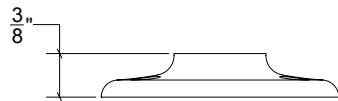

Base Material: Solid Brass

Knob shown with R086 Rosette

- Custom designs, finishes and sizes available upon request
- Available door functions include entry, passage, privacy, single dummy and full dummy. Other functions available upon request
- Escutcheon back plates in customizable sizes maybe be substituted instead of a rosette
- Interior passage and privacy sets are supplied standard with mini-mortise locks unless otherwise requested
- Entry door sets are supplied with full case mortise locks, are fire-rated, and are available in many function types
- Hamilton Sinkler will select all components to create complete sets as per the configuration of the door