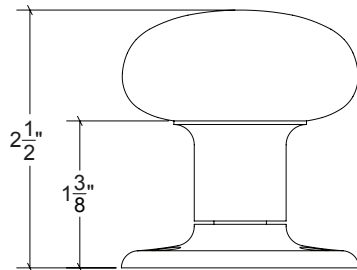

Base Material: Solid Brass

Knob shown with R086 Rosette

- Custom designs, finishes and sizes available upon request
- Available door functions include entry, passage, privacy, single dummy and full dummy. Other functions available upon request
- Escutcheon back plates in customizable sizes maybe be substituted instead of a rosette
- Interior passage and privacy sets are supplied standard with mini-mortise locks unless otherwise requested
- Entry door sets are supplied with full case mortise locks, are fire-rated, and are available in many function types
- Hamilton Sinkler will select all components to create complete sets as per the configuration of the door