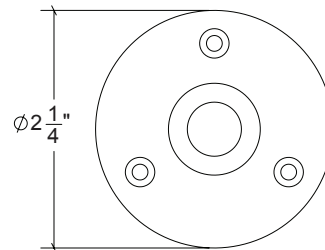

HK086 Metropolitan Door Knob

Finishes:

- Antique Brass (AB)
- Bright Antique Brass (BAB)
- Brushed Nickel (BN)
- Burnished Antique Brass (BRAB)
- Burnished Brass (BRB)
- Burnished Nickel (BRN)
- Dull Black (DB)
- Oil Rubbed Bronze (ORB)
- Pewter (PW)
- Polished Black Nickel (BLN)
- Polished Brass with Lacquer (PB)
- Polished Chrome (PC)
- Polished Nickel (PN)
- Satin Brass (SB)
- Unlacquer Brass (UB)

Base Material: Solid Brass

Knob shown with R086 Rosette

- Custom designs, finishes and sizes available upon request
- Available door functions include entry, passage, privacy, single dummy and full dummy. Other functions available upon request
- Escutcheon back plates in customizable sizes maybe be substituted instead of a rosette
- Interior passage and privacy sets are supplied standard with mini-mortise locks unless otherwise requested
- Entry door sets are supplied with full case mortise locks, are fire-rated, and are available in many function types
- Hamilton Sinkler will select all components to create complete sets as per the configuration of the door