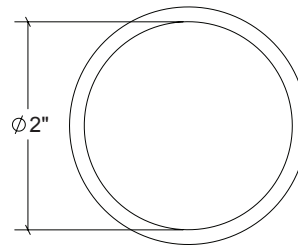

HK086 Metropolitan Door Knob

Finishes:

- Antique Brass (AB)
- Bright Antique Brass (BAB)
- Brushed Nickel (BN)
- Burnished Antique Brass (BRAB)
- Burnished Brass (BRB)
- Burnished Nickel (BRN)
- Dull Black (DB)
- Oil Rubbed Bronze (ORB)
- Pewter (PW)
- Polished Black Nickel (BLN)
- Polished Brass with Lacquer (PB)
- Polished Chrome (PC)
- Polished Nickel (PN)
- Satin Brass (SB)
- Unlacquer Brass (UB)

Base Material: Solid Brass

Knob shown with R086 Rosette

- Custom designs, finishes and sizes available upon request
- Available door functions include entry, passage, privacy, single dummy and full dummy. Other functions available upon request
- Escutcheon back plates in customizable sizes maybe be substituted instead of a rosette
- Interior passage and privacy sets are supplied standard with mini-mortise locks unless otherwise requested
- Entry door sets are supplied with full case mortise locks, are fire-rated, and are available in many function types
- Hamilton Sinkler will select all components to create complete sets as per the configuration of the door