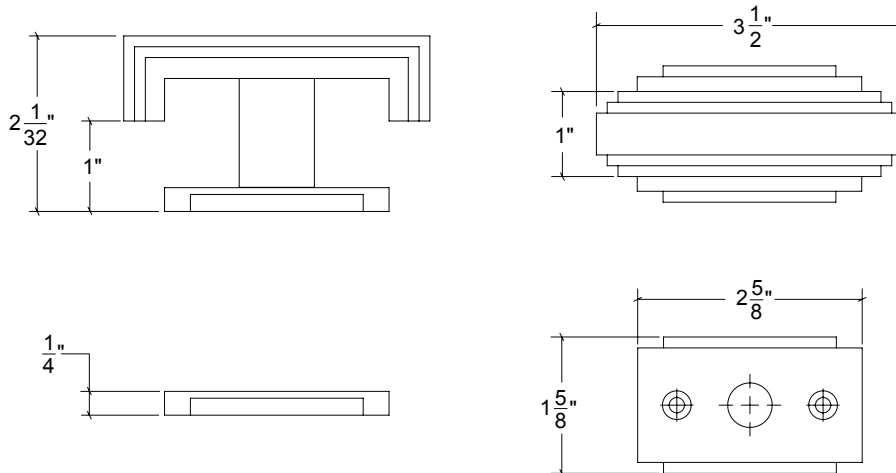

Base Material: Solid Brass

Knob shown with R082 Rosette

- Custom designs, finishes and sizes available upon request
- Available door functions include entry, passage, privacy, single dummy and full dummy. Other functions available upon request
- Escutcheon back plates in customizable sizes maybe be substituted instead of a rosette
- Interior passage and privacy sets are supplied standard with mini-mortise locks unless otherwise requested
- Entry door sets are supplied with full case mortise locks, are fire-rated, and are available in many function types
- Hamilton Sinkler will select all components to create complete sets as per the configuration of the door