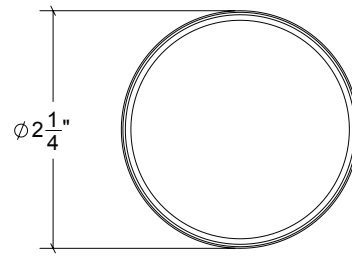

HAMILTON SINKLER

HK079 Metropolitan Door Knob

Finishes:

- Antique Brass (AB)
- Bright Antique Brass (BAB)
- Brushed Nickel (BN)
- Burnished Antique Brass (BRAB)
- Burnished Brass (BRB)
- Burnished Nickel (BRN)
- Dull Black (DB)
- Oil Rubbed Bronze (ORB)
- Pewter (PW)
- Polished Black Nickel (BLN)
- Polished Brass with Lacquer (PB)
- Polished Chrome (PC)
- Polished Nickel (PN)
- Satin Brass (SB)
- Unlacquer Brass (UB)

Base Material: Solid Brass

Knob shown with V3R029 Rosette

- Custom designs, finishes and sizes available upon request
- Available door functions include entry, passage, privacy, single dummy and full dummy. Other functions available upon request
- Escutcheon back plates in customizable sizes maybe be substituted instead of a rosette
- Interior passage and privacy sets are supplied standard with mini-mortise locks unless otherwise requested
- Entry door sets are supplied with full case mortise locks, are fire-rated, and are available in many function types
- Hamilton Sinkler will select all components to create complete sets as per the configuration of the door