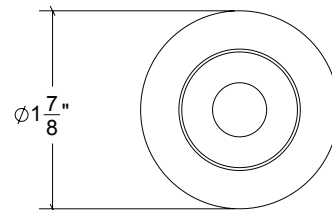

HAMILTON SINKLER

HK079 Metropolitan Door Knob

Finishes:

- Antique Brass (AB)
- Bright Antique Brass (BAB)
- Brushed Nickel (BN)
- Burnished Antique Brass (BRAB)
- Burnished Brass (BRB)
- Burnished Nickel (BRN)
- Dull Black (DB)
- Oil Rubbed Bronze (ORB)
- Pewter (PW)
- Polished Black Nickel (BLN)
- Polished Brass with Lacquer (PB)
- Polished Chrome (PC)
- Polished Nickel (PN)
- Satin Brass (SB)
- Unlacquer Brass (UB)

Base Material: Solid Brass

Knob shown with V3R029 Rosette

- Custom designs, finishes and sizes available upon request
- Available door functions include entry, passage, privacy, single dummy and full dummy. Other functions available upon request
- Escutcheon back plates in customizable sizes maybe be substituted instead of a rosette
- Interior passage and privacy sets are supplied standard with mini-mortise locks unless otherwise requested
- Entry door sets are supplied with full case mortise locks, are fire-rated, and are available in many function types
- Hamilton Sinkler will select all components to create complete sets as per the configuration of the door