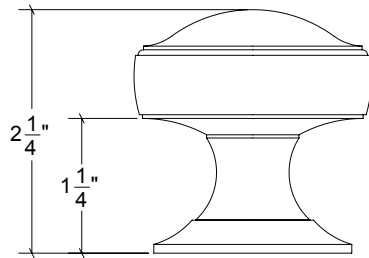

Base Material: Solid Brass

Knob shown with V3R029 Rosette

- Custom designs, finishes and sizes available upon request
- Available door functions include entry, passage, privacy, single dummy and full dummy. Other functions available upon request
- Escutcheon back plates in customizable sizes maybe be substituted instead of a rosette
- Interior passage and privacy sets are supplied standard with mini-mortise locks unless otherwise requested
- Entry door sets are supplied with full case mortise locks, are fire-rated, and are available in many function types
- Hamilton Sinkler will select all components to create complete sets as per the configuration of the door