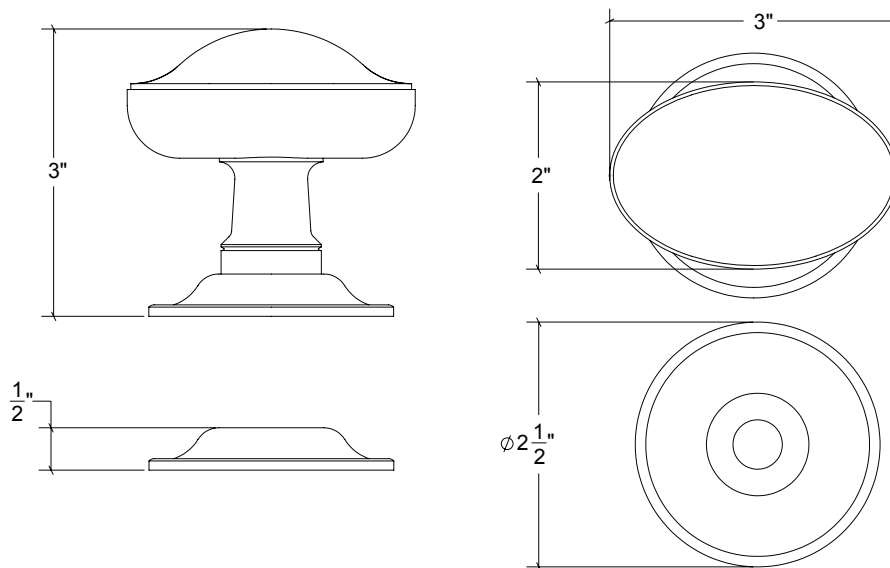

Base Material: Solid Brass

Knob shown with R092L Rosette

- Custom designs, finishes and sizes available upon request
- Available door functions include entry, passage, privacy, single dummy and full dummy. Other functions available upon request
- Escutcheon back plates in customizable sizes maybe be substituted instead of a rosette
- Interior passage and privacy sets are supplied standard with mini-mortise locks unless otherwise requested
- Entry door sets are supplied with full case mortise locks, are fire-rated, and are available in many function types
- Hamilton Sinkler will select all components to create complete sets as per the configuration of the door