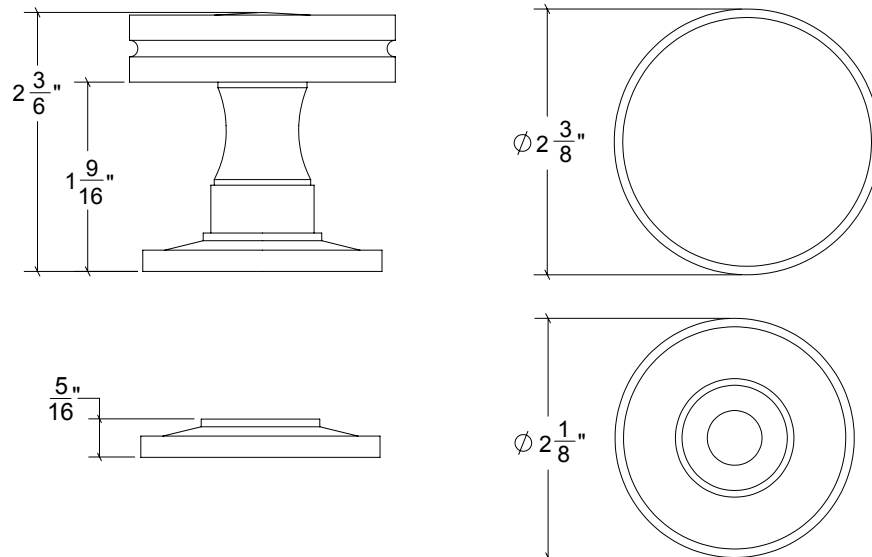

Base Material: Solid Brass

Knob shown with R074 Rosette

- Custom designs, finishes and sizes available upon request
- Available door functions include entry, passage, privacy, single dummy and full dummy. Other functions available upon request
- Escutcheon back plates in customizable sizes maybe be substituted instead of a rosette
- Interior passage and privacy sets are supplied standard with mini-mortise locks unless otherwise requested
- Entry door sets are supplied with full case mortise locks, are fire-rated, and are available in many function types
- Hamilton Sinkler will select all components to create complete sets as per the configuration of the door