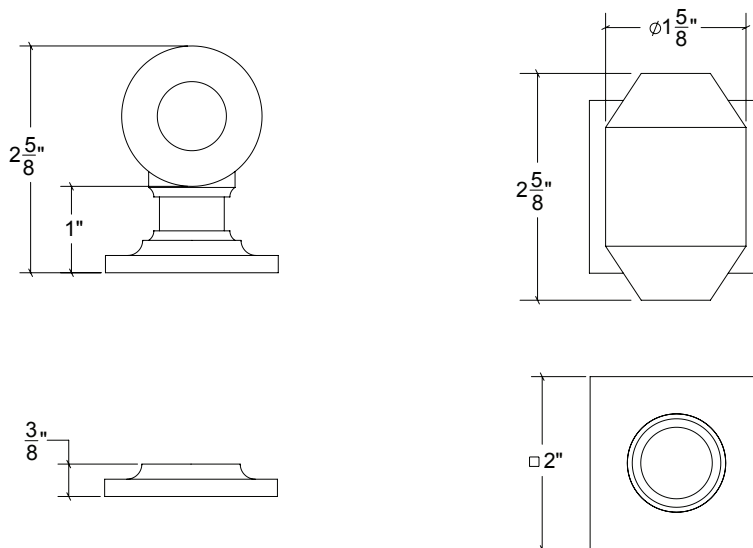

Base Material: Solid Brass

Knob shown with R071 Rosette

- Custom designs, finishes and sizes available upon request
- Available door functions include entry, passage, privacy, single dummy and full dummy. Other functions available upon request
- Escutcheon back plates in customizable sizes maybe be substituted instead of a rosette
- Interior passage and privacy sets are supplied standard with mini-mortise locks unless otherwise requested
- Entry door sets are supplied with full case mortise locks, are fire-rated, and are available in many function types
- Hamilton Sinkler will select all components to create complete sets as per the configuration of the door