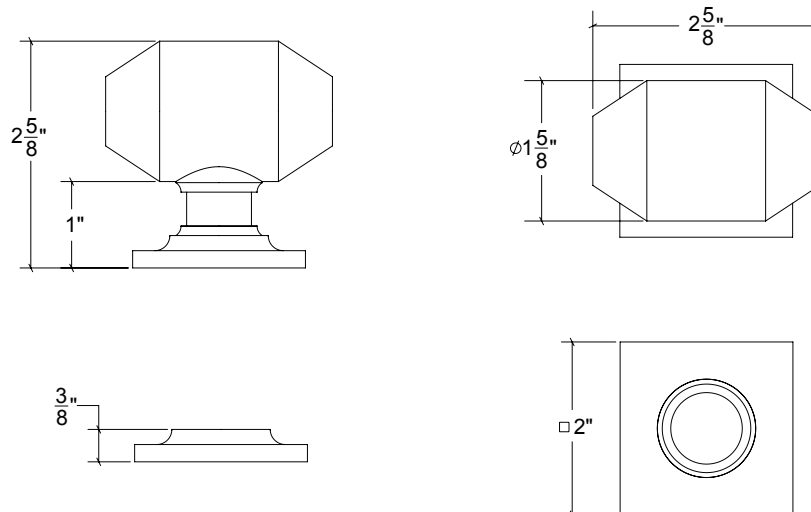

HAMILTON SINKLER

HK071 Metropolitan Door Knob

Finishes:

- Antique Brass (AB)
- Bright Antique Brass (BAB)
- Brushed Nickel (BN)
- Burnished Antique Brass (BRAB)
- Burnished Brass (BRB)
- Burnished Nickel (BRN)
- Dull Black (DB)
- Oil Rubbed Bronze (ORB)
- Pewter (PW)
- Polished Black Nickel (BLN)
- Polished Brass with Lacquer (PB)
- Polished Chrome (PC)
- Polished Nickel (PN)
- Satin Brass (SB)
- Unlacquer Brass (UB)

Base Material: Solid Brass

Knob shown with R071 Rosette

- Custom designs, finishes and sizes available upon request
- Available door functions include entry, passage, privacy, single dummy and full dummy. Other functions available upon request
- Escutcheon back plates in customizable sizes maybe be substituted instead of a rosette
- Interior passage and privacy sets are supplied standard with mini-mortise locks unless otherwise requested
- Entry door sets are supplied with full case mortise locks, are fire-rated, and are available in many function types
- Hamilton Sinkler will select all components to create complete sets as per the configuration of the door