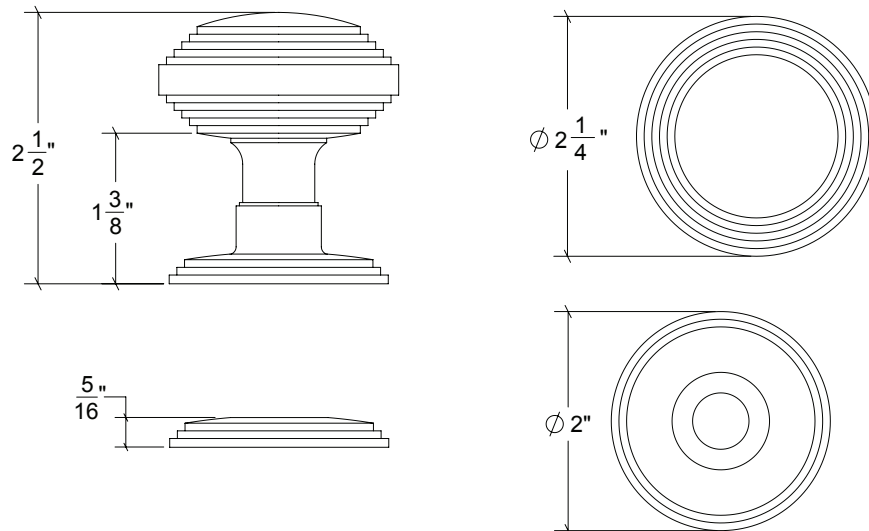

HK068 Metropolitan Door Knob

Finishes:

- Antique Brass (AB)
- Bright Antique Brass (BAB)
- Brushed Nickel (BN)
- Burnished Antique Brass (BRAB)
- Burnished Brass (BRB)
- Burnished Nickel (BRN)
- Dull Black (DB)
- Oil Rubbed Bronze (ORB)
- Pewter (PW)
- Polished Black Nickel (BLN)
- Polished Brass with Lacquer (PB)
- Polished Chrome (PC)
- Polished Nickel (PN)
- Satin Brass (SB)
- Unlacquer Brass (UB)

Base Material: Solid Brass

Knob shown with R068 Rosette

- Custom designs, finishes and sizes available upon request
- Available door functions include entry, passage, privacy, single dummy and full dummy. Other functions available upon request
- Escutcheon back plates in customizable sizes maybe be substituted instead of a rosette
- Interior passage and privacy sets are supplied standard with mini-mortise locks unless otherwise requested
- Entry door sets are supplied with full case mortise locks, are fire-rated, and are available in many function types
- Hamilton Sinkler will select all components to create complete sets as per the configuration of the door