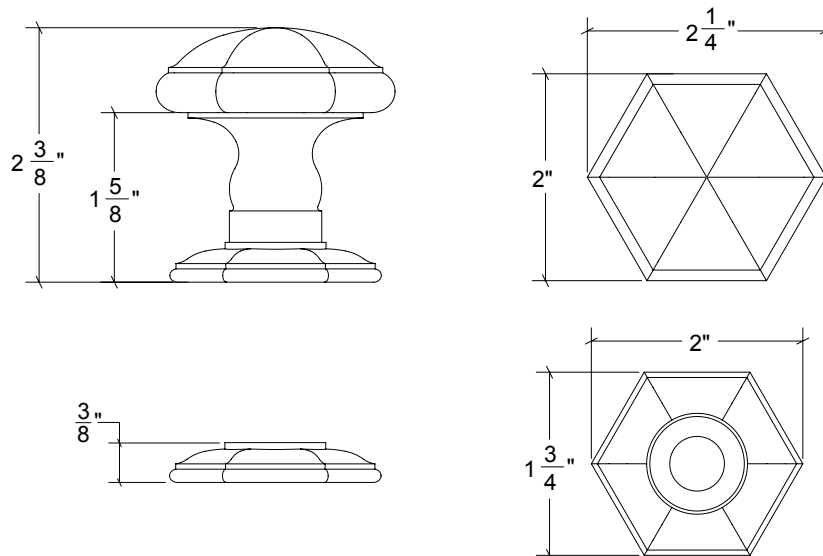

HAMILTON SINKLER

HK067 Metropolitan Door Knob

Finishes:

- Antique Brass (AB)
- Bright Antique Brass (BAB)
- Brushed Nickel (BN)
- Burnished Antique Brass (BRAB)
- Burnished Brass (BRB)
- Burnished Nickel (BRN)
- Dull Black (DB)
- Oil Rubbed Bronze (ORB)
- Pewter (PW)
- Polished Black Nickel (BLN)
- Polished Brass with Lacquer (PB)
- Polished Chrome (PC)
- Polished Nickel (PN)
- Satin Brass (SB)
- Unlacquer Brass (UB)

Base Material: Solid Brass

Knob shown with R067 Rosette

- Custom designs, finishes and sizes available upon request
- Available door functions include entry, passage, privacy, single dummy and full dummy. Other functions available upon request
- Escutcheon back plates in customizable sizes maybe be substituted instead of a rosette
- Interior passage and privacy sets are supplied standard with mini-mortise locks unless otherwise requested
- Entry door sets are supplied with full case mortise locks, are fire-rated, and are available in many function types
- Hamilton Sinkler will select all components to create complete sets as per the configuration of the door