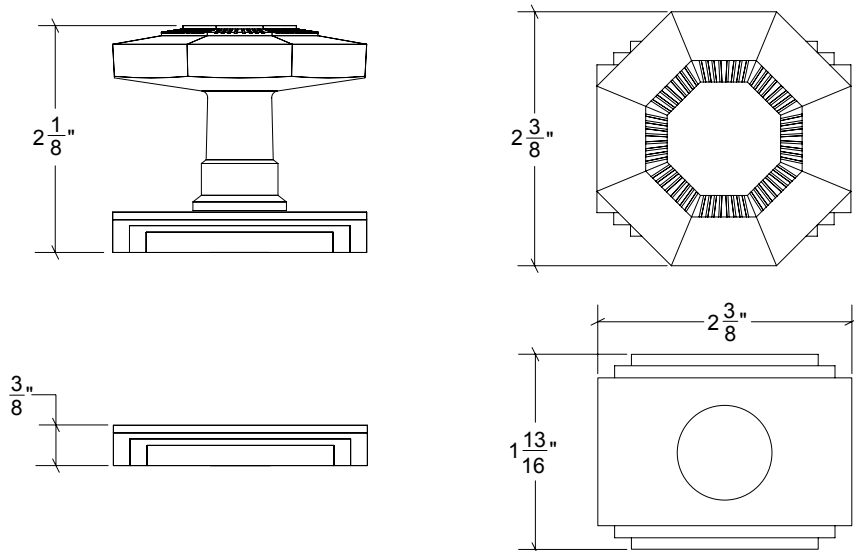

HAMILTON SINKLER

HK058 Metropolitan Door Knob

Finishes:

- Antique Brass (AB)
- Bright Antique Brass (BAB)
- Brushed Nickel (BN)
- Burnished Antique Brass (BRAB)
- Burnished Brass (BRB)
- Burnished Nickel (BRN)
- Dull Black (DB)
- Oil Rubbed Bronze (ORB)
- Pewter (PW)
- Polished Black Nickel (BLN)
- Polished Brass with Lacquer (PB)
- Polished Chrome (PC)
- Polished Nickel (PN)
- Satin Brass (SB)
- Unlacquer Brass (UB)

Base Material: Solid Brass

Knob shown with R057 Rosette

- Custom designs, finishes and sizes available upon request
- Available door functions include entry, passage, privacy, single dummy and full dummy. Other functions available upon request
- Escutcheon back plates in customizable sizes maybe be substituted instead of a rosette
- Interior passage and privacy sets are supplied standard with mini-mortise locks unless otherwise requested
- Entry door sets are supplied with full case mortise locks, are fire-rated, and are available in many function types
- Hamilton Sinkler will select all components to create complete sets as per the configuration of the door