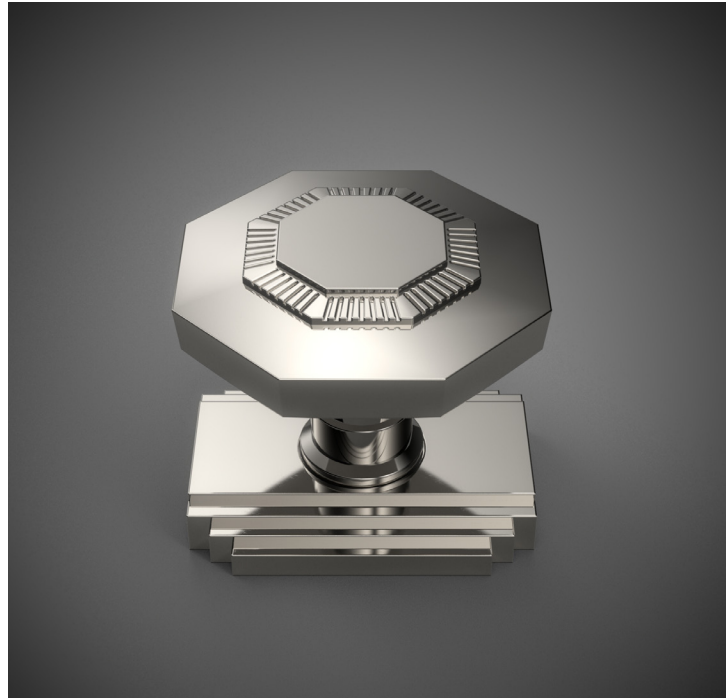

HAMILTON SINKLER

HK058 Metropolitan Door Knob

Finishes:

- Antique Brass (AB)
- Bright Antique Brass (BAB)
- Brushed Nickel (BN)
- Burnished Antique Brass (BRAB)
- Burnished Brass (BRB)
- Burnished Nickel (BRN)
- Dull Black (DB)
- Oil Rubbed Bronze (ORB)
- Pewter (PW)
- Polished Black Nickel (BLN)
- Polished Brass with Lacquer (PB)
- Polished Chrome (PC)
- Polished Nickel (PN)
- Satin Brass (SB)
- Unlacquer Brass (UB)

Base Material: Solid Brass

Knob shown with R057 Rosette

- Custom designs, finishes and sizes available upon request
- Available door functions include entry, passage, privacy, single dummy and full dummy. Other functions available upon request
- Escutcheon back plates in customizable sizes maybe be substituted instead of a rosette
- Interior passage and privacy sets are supplied standard with mini-mortise locks unless otherwise requested
- Entry door sets are supplied with full case mortise locks, are fire-rated, and are available in many function types
- Hamilton Sinkler will select all components to create complete sets as per the configuration of the door