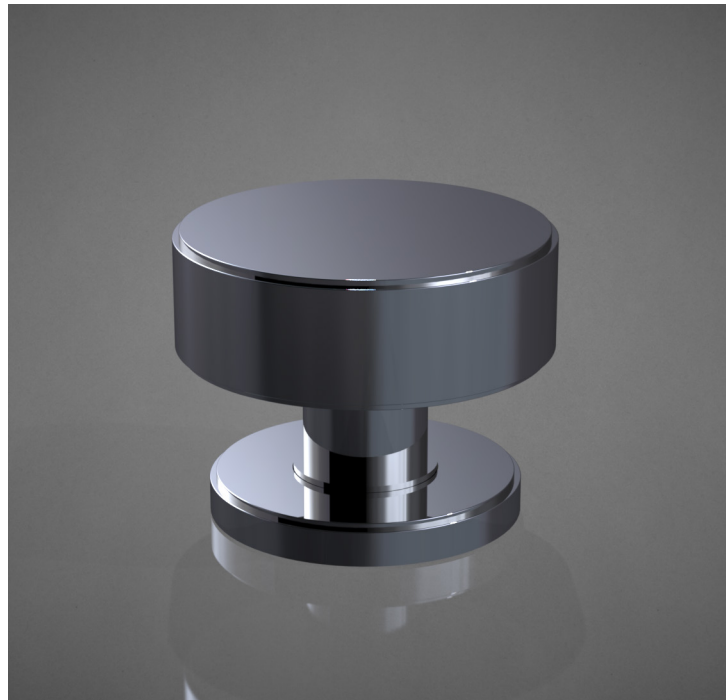

## HK052 Metropolitan Door Knob

### Finishes:

- Antique Brass (AB)
- Bright Antique Brass (BAB)
- Brushed Nickel (BN)
- Burnished Antique Brass (BRAB)
- Burnished Brass (BRB)
- Burnished Nickel (BRN)
- Dull Black (DB)
- Oil Rubbed Bronze (ORB)
- Pewter (PW)
- Polished Black Nickel (BLN)
- Polished Brass with Lacquer (PB)
- Polished Chrome (PC)
- Polished Nickel (PN)
- Satin Brass (SB)
- Unlacquer Brass (UB)

Base Material: Solid Brass

Knob shown with R205S Rosette

- Custom designs, finishes and sizes available upon request
- Available door functions include entry, passage, privacy, single dummy and full dummy. Other functions available upon request
- Escutcheon back plates in customizable sizes maybe be substituted instead of a rosette
- Interior passage and privacy sets are supplied standard with mini-mortise locks unless otherwise requested
- Entry door sets are supplied with full case mortise locks, are fire-rated, and are available in many function types
- Hamilton Sinkler will select all components to create complete sets as per the configuration of the door