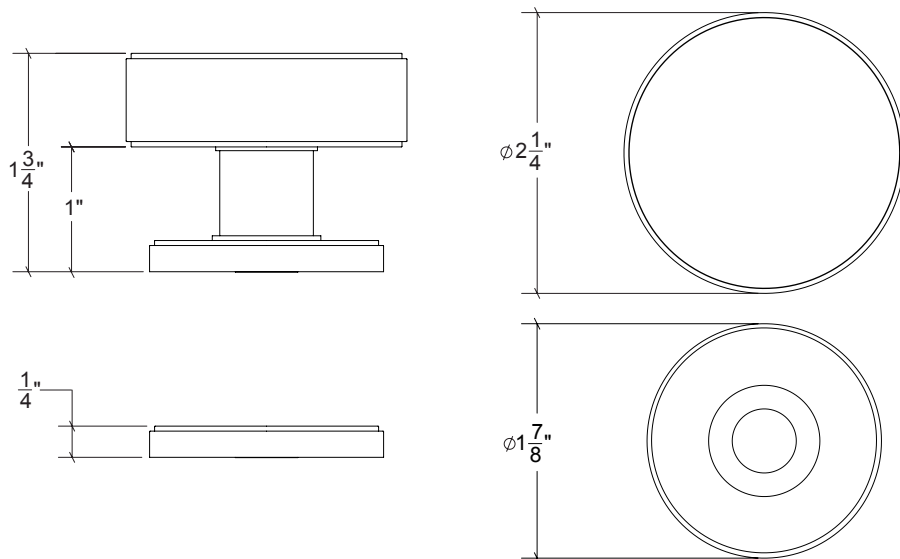

## HK052 Metropolitan Door Knob

Base Material: Solid Brass

Knob shown with R205S Rosette

- Custom designs, finishes and sizes available upon request
- Available door functions include entry, passage, privacy, single dummy and full dummy. Other functions available upon request
- Escutcheon back plates in customizable sizes maybe be substituted instead of a rosette
- Interior passage and privacy sets are supplied standard with mini-mortise locks unless otherwise requested
- Entry door sets are supplied with full case mortise locks, are fire-rated, and are available in many function types
- Hamilton Sinkler will select all components to create complete sets as per the configuration of the door