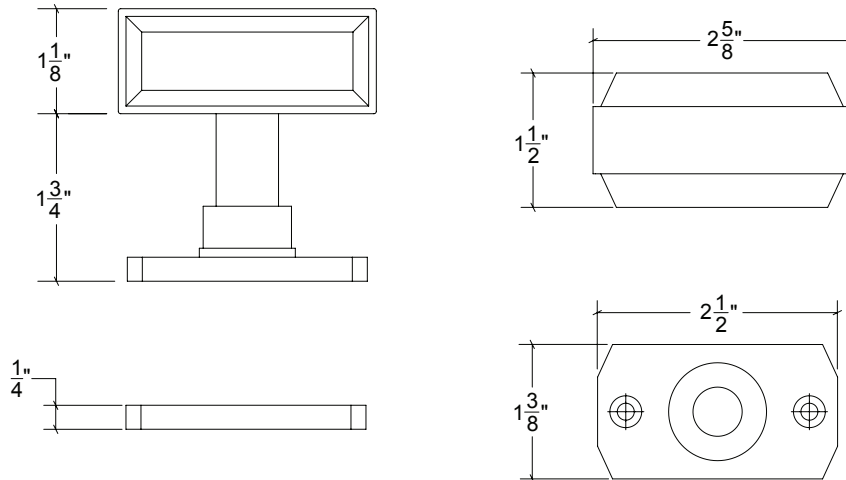

Base Material: Solid Brass

Knob shown with R051 Rosette

- Custom designs, finishes and sizes available upon request
- Available door functions include entry, passage, privacy, single dummy and full dummy. Other functions available upon request
- Escutcheon back plates in customizable sizes maybe be substituted instead of a rosette
- Interior passage and privacy sets are supplied standard with mini-mortise locks unless otherwise requested
- Entry door sets are supplied with full case mortise locks, are fire-rated, and are available in many function types
- Hamilton Sinkler will select all components to create complete sets as per the configuration of the door