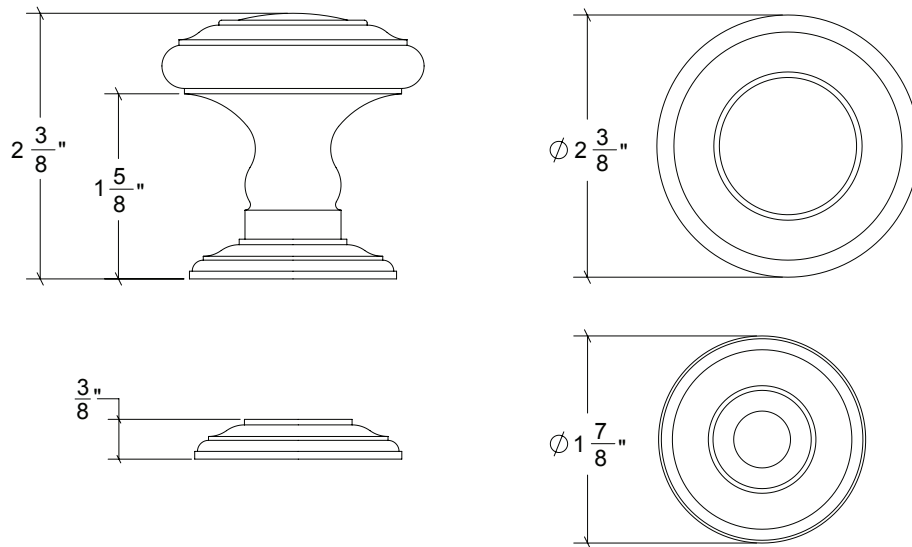

Base Material: Solid Brass

Knob shown with R047 Rosette

- Custom designs, finishes and sizes available upon request
- Available door functions include entry, passage, privacy, single dummy and full dummy. Other functions available upon request
- Escutcheon back plates in customizable sizes maybe be substituted instead of a rosette
- Interior passage and privacy sets are supplied standard with mini-mortise locks unless otherwise requested
- Entry door sets are supplied with full case mortise locks, are fire-rated, and are available in many function types
- Hamilton Sinkler will select all components to create complete sets as per the configuration of the door