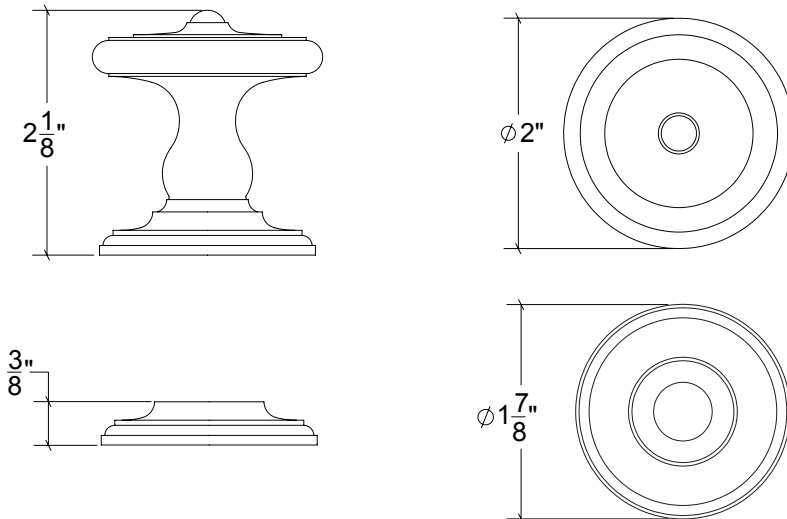

HAMILTON SINKLER

HK046 Metropolitan Door Knob

Finishes:

- Antique Brass (AB)
- Bright Antique Brass (BAB)
- Brushed Nickel (BN)
- Burnished Antique Brass (BRAB)
- Burnished Brass (BRB)
- Burnished Nickel (BRN)
- Dull Black (DB)
- Oil Rubbed Bronze (ORB)
- Pewter (PW)
- Polished Black Nickel (BLN)
- Polished Brass with Lacquer (PB)
- Polished Chrome (PC)
- Polished Nickel (PN)
- Satin Brass (SB)
- Unlacquer Brass (UB)

Base Material: Solid Brass

Knob shown with R305 Rosette

- Custom designs, finishes and sizes available upon request
- Available door functions include entry, passage, privacy, single dummy and full dummy. Other functions available upon request
- Escutcheon back plates in customizable sizes maybe be substituted instead of a rosette
- Interior passage and privacy sets are supplied standard with mini-mortise locks unless otherwise requested
- Entry door sets are supplied with full case mortise locks, are fire-rated, and are available in many function types
- Hamilton Sinkler will select all components to create complete sets as per the configuration of the door