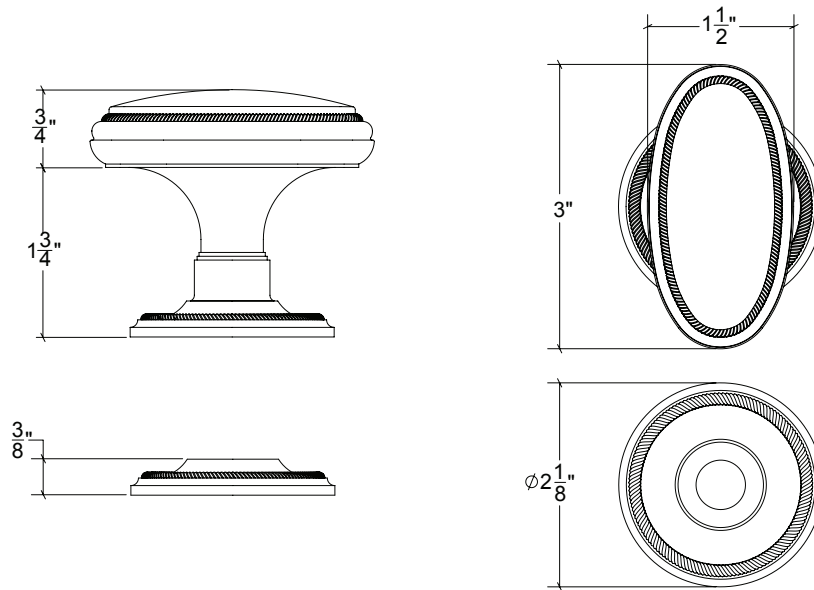

Base Material: Solid Brass

Knob shown with R052R Rosette

- Custom designs, finishes and sizes available upon request
- Available door functions include entry, passage, privacy, single dummy and full dummy. Other functions available upon request
- Escutcheon back plates in customizable sizes maybe be substituted instead of a rosette
- Interior passage and privacy sets are supplied standard with mini-mortise locks unless otherwise requested
- Entry door sets are supplied with full case mortise locks, are fire-rated, and are available in many function types
- Hamilton Sinkler will select all components to create complete sets as per the configuration of the door