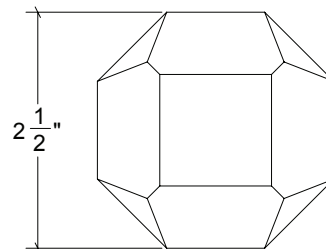

HK039 Metropolitan Door Knob

Finishes:

- Antique Brass (AB)
- Bright Antique Brass (BAB)
- Brushed Nickel (BN)
- Burnished Antique Brass (BRAB)
- Burnished Brass (BRB)
- Burnished Nickel (BRN)
- Dull Black (DB)
- Oil Rubbed Bronze (ORB)
- Pewter (PW)
- Polished Black Nickel (BLN)
- Polished Brass with Lacquer (PB)
- Polished Chrome (PC)
- Polished Nickel (PN)
- Satin Brass (SB)
- Unlacquer Brass (UB)

Base Material: Solid Brass

Knob shown with R039 Rosette

- Custom designs, finishes and sizes available upon request
- Available door functions include entry, passage, privacy, single dummy and full dummy. Other functions available upon request
- Escutcheon back plates in customizable sizes maybe be substituted instead of a rosette
- Interior passage and privacy sets are supplied standard with mini-mortise locks unless otherwise requested
- Entry door sets are supplied with full case mortise locks, are fire-rated, and are available in many function types
- Hamilton Sinkler will select all components to create complete sets as per the configuration of the door