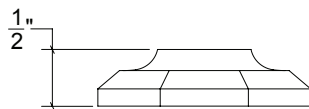

Base Material: Solid Brass

Knob shown with R039 Rosette

- Custom designs, finishes and sizes available upon request
- Available door functions include entry, passage, privacy, single dummy and full dummy. Other functions available upon request
- Escutcheon back plates in customizable sizes maybe be substituted instead of a rosette
- Interior passage and privacy sets are supplied standard with mini-mortise locks unless otherwise requested
- Entry door sets are supplied with full case mortise locks, are fire-rated, and are available in many function types
- Hamilton Sinkler will select all components to create complete sets as per the configuration of the door