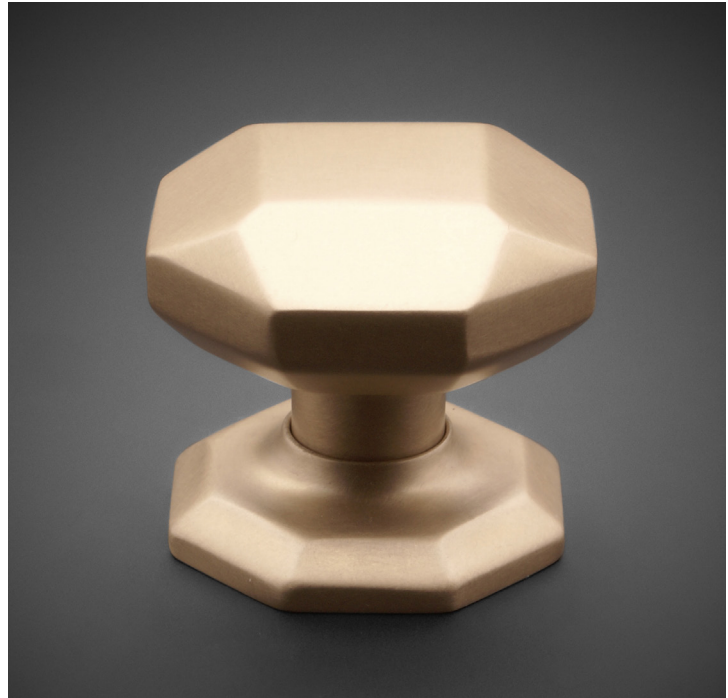

HK039 Metropolitan Door Knob

Finishes:

- Antique Brass (AB)
- Bright Antique Brass (BAB)
- Brushed Nickel (BN)
- Burnished Antique Brass (BRAB)
- Burnished Brass (BRB)
- Burnished Nickel (BRN)
- Dull Black (DB)
- Oil Rubbed Bronze (ORB)
- Pewter (PW)
- Polished Black Nickel (BLN)
- Polished Brass with Lacquer (PB)
- Polished Chrome (PC)
- Polished Nickel (PN)
- Satin Brass (SB)
- Unlacquer Brass (UB)

Base Material: Solid Brass

Knob shown with R039 Rosette

- Custom designs, finishes and sizes available upon request
- Available door functions include entry, passage, privacy, single dummy and full dummy. Other functions available upon request
- Escutcheon back plates in customizable sizes maybe be substituted instead of a rosette
- Interior passage and privacy sets are supplied standard with mini-mortise locks unless otherwise requested
- Entry door sets are supplied with full case mortise locks, are fire-rated, and are available in many function types
- Hamilton Sinkler will select all components to create complete sets as per the configuration of the door