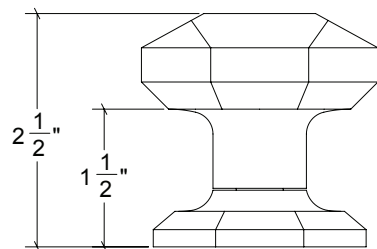

Base Material: Solid Brass

Knob shown with R039 Rosette

- Custom designs, finishes and sizes available upon request
- Available door functions include entry, passage, privacy, single dummy and full dummy. Other functions available upon request
- Escutcheon back plates in customizable sizes maybe be substituted instead of a rosette
- Interior passage and privacy sets are supplied standard with mini-mortise locks unless otherwise requested
- Entry door sets are supplied with full case mortise locks, are fire-rated, and are available in many function types
- Hamilton Sinkler will select all components to create complete sets as per the configuration of the door