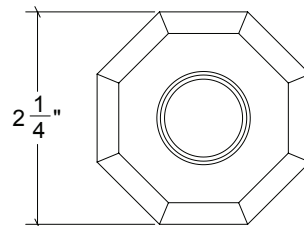

HK039 Metropolitan Door Knob

Finishes:

- Antique Brass (AB)
- Bright Antique Brass (BAB)
- Brushed Nickel (BN)
- Burnished Antique Brass (BRAB)
- Burnished Brass (BRB)
- Burnished Nickel (BRN)
- Dull Black (DB)
- Oil Rubbed Bronze (ORB)
- Pewter (PW)
- Polished Black Nickel (BLN)
- Polished Brass with Lacquer (PB)
- Polished Chrome (PC)
- Polished Nickel (PN)
- Satin Brass (SB)
- Unlacquer Brass (UB)

Base Material: Solid Brass

Knob shown with R039 Rosette

- Custom designs, finishes and sizes available upon request
- Available door functions include entry, passage, privacy, single dummy and full dummy. Other functions available upon request
- Escutcheon back plates in customizable sizes maybe be substituted instead of a rosette
- Interior passage and privacy sets are supplied standard with mini-mortise locks unless otherwise requested
- Entry door sets are supplied with full case mortise locks, are fire-rated, and are available in many function types
- Hamilton Sinkler will select all components to create complete sets as per the configuration of the door