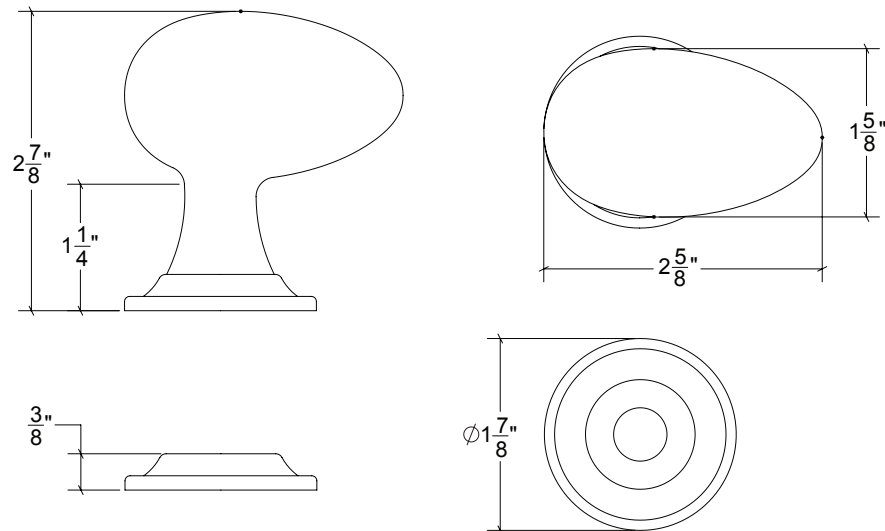

HAMILTON SINKLER

HK038 Metropolitan Door Knob

Finishes:

- Antique Brass (AB)
- Bright Antique Brass (BAB)
- Brushed Nickel (BN)
- Burnished Antique Brass (BRAB)
- Burnished Brass (BRB)
- Burnished Nickel (BRN)
- Dull Black (DB)
- Oil Rubbed Bronze (ORB)
- Pewter (PW)
- Polished Black Nickel (BLN)
- Polished Brass with Lacquer (PB)
- Polished Chrome (PC)
- Polished Nickel (PN)
- Satin Brass (SB)
- Unlacquer Brass (UB)

Base Material: Solid Brass

Knob shown with R038 Rosette

- Custom designs, finishes and sizes available upon request
- Available door functions include entry, passage, privacy, single dummy and full dummy. Other functions available upon request
- Escutcheon back plates in customizable sizes maybe be substituted instead of a rosette
- Interior passage and privacy sets are supplied standard with mini-mortise locks unless otherwise requested
- Entry door sets are supplied with full case mortise locks, are fire-rated, and are available in many function types
- Hamilton Sinkler will select all components to create complete sets as per the configuration of the door