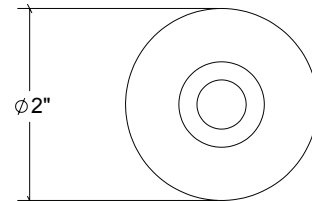

Base Material: Solid Brass

Knob shown with R078.200 Rosette

- Custom designs, finishes and sizes available upon request
- Available door functions include entry, passage, privacy, single dummy and full dummy. Other functions available upon request
- Escutcheon back plates in customizable sizes maybe be substituted instead of a rosette
- Interior passage and privacy sets are supplied standard with mini-mortise locks unless otherwise requested
- Entry door sets are supplied with full case mortise locks, are fire-rated, and are available in many function types
- Hamilton Sinkler will select all components to create complete sets as per the configuration of the door