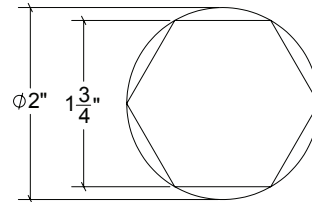

Base Material: Solid Brass

Knob shown with R078.200 Rosette

- Custom designs, finishes and sizes available upon request
- Available door functions include entry, passage, privacy, single dummy and full dummy. Other functions available upon request
- Escutcheon back plates in customizable sizes maybe be substituted instead of a rosette
- Interior passage and privacy sets are supplied standard with mini-mortise locks unless otherwise requested
- Entry door sets are supplied with full case mortise locks, are fire-rated, and are available in many function types
- Hamilton Sinkler will select all components to create complete sets as per the configuration of the door