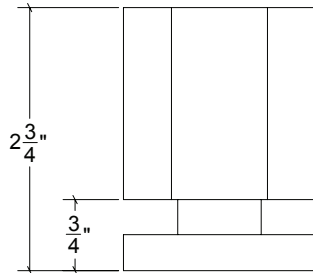

Base Material: Solid Brass

Knob shown with R078.200 Rosette

- Custom designs, finishes and sizes available upon request
- Available door functions include entry, passage, privacy, single dummy and full dummy. Other functions available upon request
- Escutcheon back plates in customizable sizes maybe be substituted instead of a rosette
- Interior passage and privacy sets are supplied standard with mini-mortise locks unless otherwise requested
- Entry door sets are supplied with full case mortise locks, are fire-rated, and are available in many function types
- Hamilton Sinkler will select all components to create complete sets as per the configuration of the door