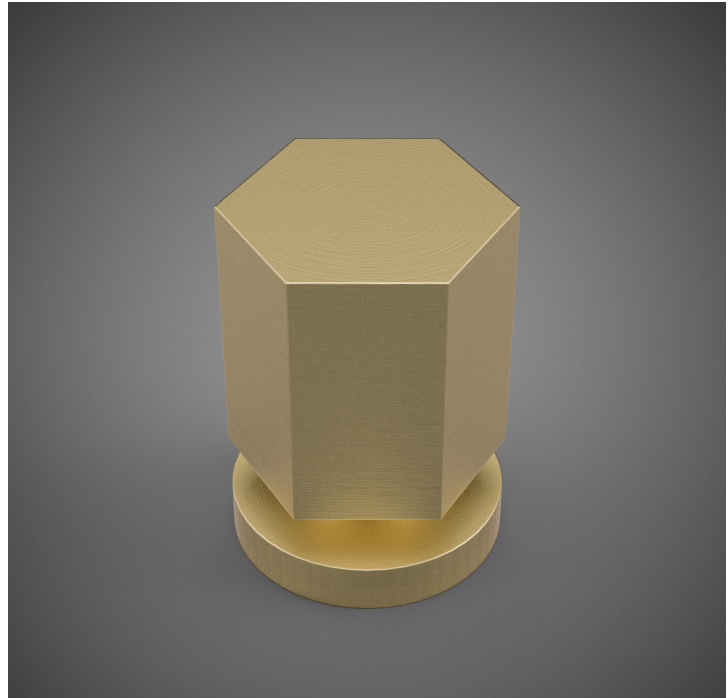

HK033 Metropolitan Door Knob

Finishes:

- Antique Brass (AB)
- Bright Antique Brass (BAB)
- Brushed Nickel (BN)
- Burnished Antique Brass (BRAB)
- Burnished Brass (BRB)
- Burnished Nickel (BRN)
- Dull Black (DB)
- Oil Rubbed Bronze (ORB)
- Pewter (PW)
- Polished Black Nickel (BLN)
- Polished Brass with Lacquer (PB)
- Polished Chrome (PC)
- Polished Nickel (PN)
- Satin Brass (SB)
- Unlacquer Brass (UB)

Base Material: Solid Brass

Knob shown with R078.200 Rosette

- Custom designs, finishes and sizes available upon request
- Available door functions include entry, passage, privacy, single dummy and full dummy. Other functions available upon request
- Escutcheon back plates in customizable sizes maybe be substituted instead of a rosette
- Interior passage and privacy sets are supplied standard with mini-mortise locks unless otherwise requested
- Entry door sets are supplied with full case mortise locks, are fire-rated, and are available in many function types
- Hamilton Sinkler will select all components to create complete sets as per the configuration of the door