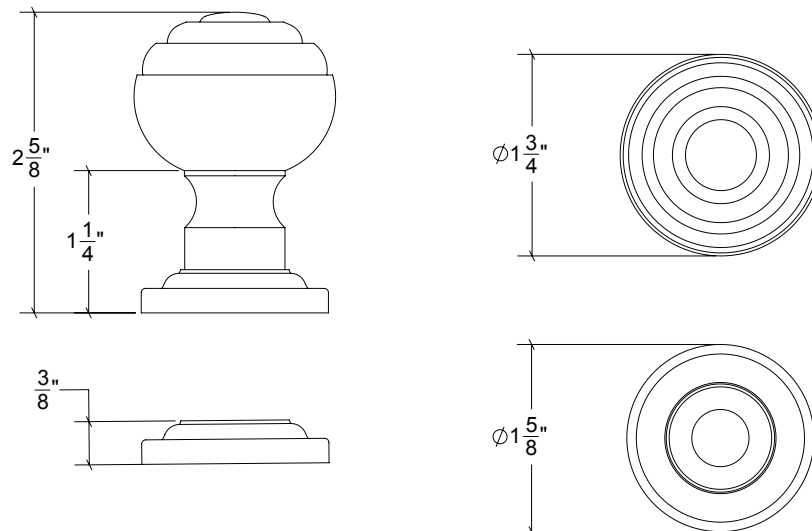

Base Material: Solid Brass

Knob shown with R032 Rosette

- Custom designs, finishes and sizes available upon request
- Available door functions include entry, passage, privacy, single dummy and full dummy. Other functions available upon request
- Escutcheon back plates in customizable sizes maybe be substituted instead of a rosette
- Interior passage and privacy sets are supplied standard with mini-mortise locks unless otherwise requested
- Entry door sets are supplied with full case mortise locks, are fire-rated, and are available in many function types
- Hamilton Sinkler will select all components to create complete sets as per the configuration of the door