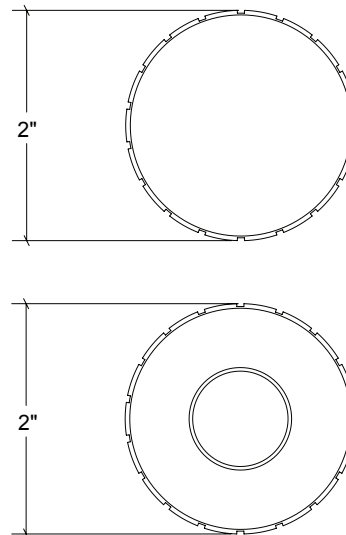

HK031 Metropolitan Door Knob

Finishes:

- Antique Brass (AB)
- Bright Antique Brass (BAB)
- Brushed Nickel (BN)
- Burnished Antique Brass (BRAB)
- Burnished Brass (BRB)
- Burnished Nickel (BRN)
- Dull Black (DB)
- Oil Rubbed Bronze (ORB)
- Pewter (PW)
- Polished Black Nickel (BLN)
- Polished Brass with Lacquer (PB)
- Polished Chrome (PC)
- Polished Nickel (PN)
- Satin Brass (SB)
- Unlacquer Brass (UB)

Base Material: Solid Brass

Knob shown with R031 Rosette

- Custom designs, finishes and sizes available upon request
- Available door functions include entry, passage, privacy, single dummy and full dummy. Other functions available upon request
- Escutcheon back plates in customizable sizes maybe be substituted instead of a rosette
- Interior passage and privacy sets are supplied standard with mini-mortise locks unless otherwise requested
- Entry door sets are supplied with full case mortise locks, are fire-rated, and are available in many function types
- Hamilton Sinkler will select all components to create complete sets as per the configuration of the door