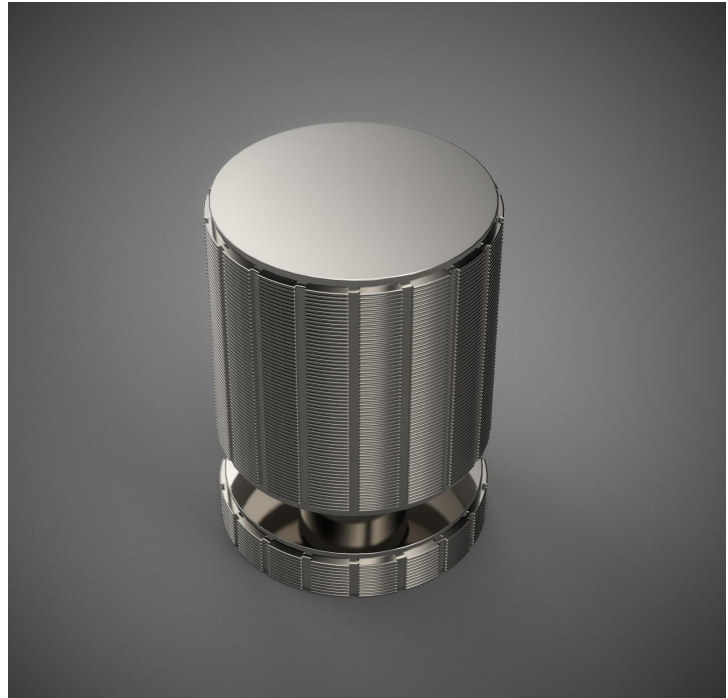

HK031 Metropolitan Door Knob

Finishes:

- Antique Brass (AB)
- Bright Antique Brass (BAB)
- Brushed Nickel (BN)
- Burnished Antique Brass (BRAB)
- Burnished Brass (BRB)
- Burnished Nickel (BRN)
- Dull Black (DB)
- Oil Rubbed Bronze (ORB)
- Pewter (PW)
- Polished Black Nickel (BLN)
- Polished Brass with Lacquer (PB)
- Polished Chrome (PC)
- Polished Nickel (PN)
- Satin Brass (SB)
- Unlacquer Brass (UB)

Base Material: Solid Brass

Knob shown with R031 Rosette

- Custom designs, finishes and sizes available upon request
- Available door functions include entry, passage, privacy, single dummy and full dummy. Other functions available upon request
- Escutcheon back plates in customizable sizes maybe be substituted instead of a rosette
- Interior passage and privacy sets are supplied standard with mini-mortise locks unless otherwise requested
- Entry door sets are supplied with full case mortise locks, are fire-rated, and are available in many function types
- Hamilton Sinkler will select all components to create complete sets as per the configuration of the door