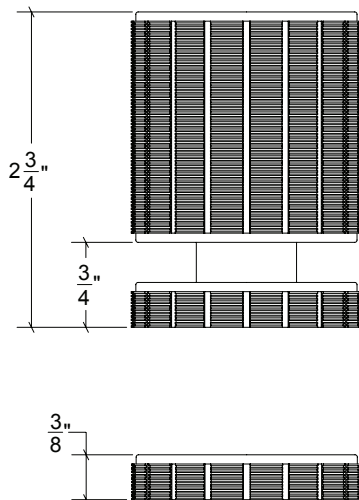

HK031 Metropolitan Door Knob

Finishes:

- Antique Brass (AB)
- Bright Antique Brass (BAB)
- Brushed Nickel (BN)
- Burnished Antique Brass (BRAB)
- Burnished Brass (BRB)
- Burnished Nickel (BRN)
- Dull Black (DB)
- Oil Rubbed Bronze (ORB)
- Pewter (PW)
- Polished Black Nickel (BLN)
- Polished Brass with Lacquer (PB)
- Polished Chrome (PC)
- Polished Nickel (PN)
- Satin Brass (SB)
- Unlacquer Brass (UB)

Base Material: Solid Brass

Knob shown with R031 Rosette

- Custom designs, finishes and sizes available upon request
- Available door functions include entry, passage, privacy, single dummy and full dummy. Other functions available upon request
- Escutcheon back plates in customizable sizes maybe be substituted instead of a rosette
- Interior passage and privacy sets are supplied standard with mini-mortise locks unless otherwise requested
- Entry door sets are supplied with full case mortise locks, are fire-rated, and are available in many function types
- Hamilton Sinkler will select all components to create complete sets as per the configuration of the door