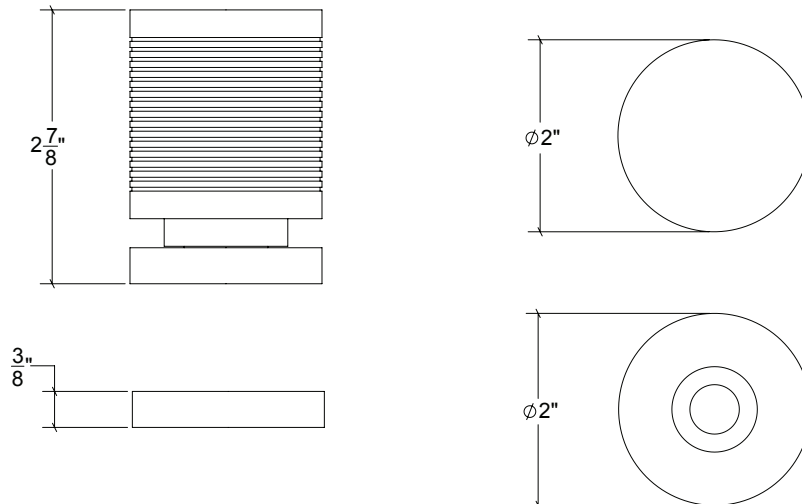

HAMILTON SINKLER

HK028G Metropolitan Door Knob Grooved

Finishes:

- Antique Brass (AB)
- Bright Antique Brass (BAB)
- Brushed Nickel (BN)
- Burnished Antique Brass (BRAB)
- Burnished Brass (BRB)
- Burnished Nickel (BRN)
- Dull Black (DB)
- Oil Rubbed Bronze (ORB)
- Pewter (PW)
- Polished Black Nickel (BLN)
- Polished Brass with Lacquer (PB)
- Polished Chrome (PC)
- Polished Nickel (PN)
- Satin Brass (SB)
- Unlacquer Brass (UB)

Base Material: Solid Brass

Knob shown with R078.200 Rosette

- Custom designs, finishes and sizes available upon request
- Available door functions include entry, passage, privacy, single dummy and full dummy. Other functions available upon request
- Escutcheon back plates in customizable sizes maybe be substituted instead of a rosette
- Interior passage and privacy sets are supplied standard with mini-mortise locks unless otherwise requested
- Entry door sets are supplied with full case mortise locks, are fire-rated, and are available in many function types
- Hamilton Sinkler will select all components to create complete sets as per the configuration of the door