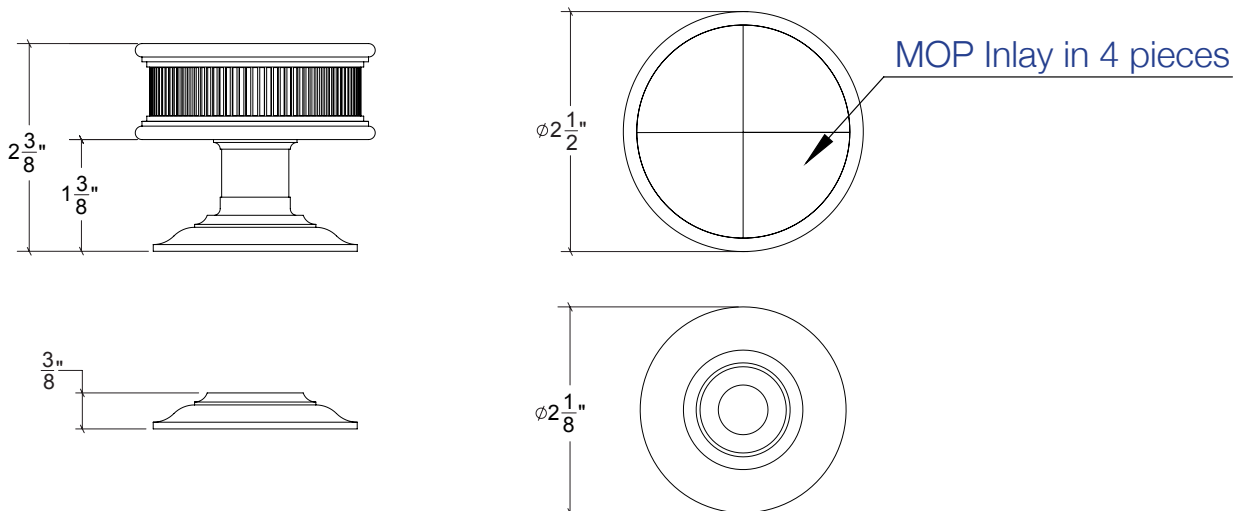

HAMILTON SINKLER

HK027MOP Metropolitan Door Knob Mother of Pearl

Finishes:

- Antique Brass (AB)
- Bright Antique Brass (BAB)
- Brushed Nickel (BN)
- Burnished Antique Brass (BRAB)
- Burnished Brass (BRB)
- Burnished Nickel (BRN)
- Dull Black (DB)
- Oil Rubbed Bronze (ORB)
- Pewter (PW)
- Polished Black Nickel (BLN)
- Polished Brass with Lacquer (PB)
- Polished Chrome (PC)
- Polished Nickel (PN)
- Satin Brass (SB)
- Unlacquer Brass (UB)

Base Material: Solid Brass

Knob shown with R050 Rosette

- Custom designs, finishes and sizes available upon request
- Available door functions include entry, passage, privacy, single dummy and full dummy. Other functions available upon request
- Escutcheon back plates in customizable sizes maybe be substituted instead of a rosette
- Interior passage and privacy sets are supplied standard with mini-mortise locks unless otherwise requested
- Entry door sets are supplied with full case mortise locks, are fire-rated, and are available in many function types
- Hamilton Sinkler will select all components to create complete sets as per the configuration of the door