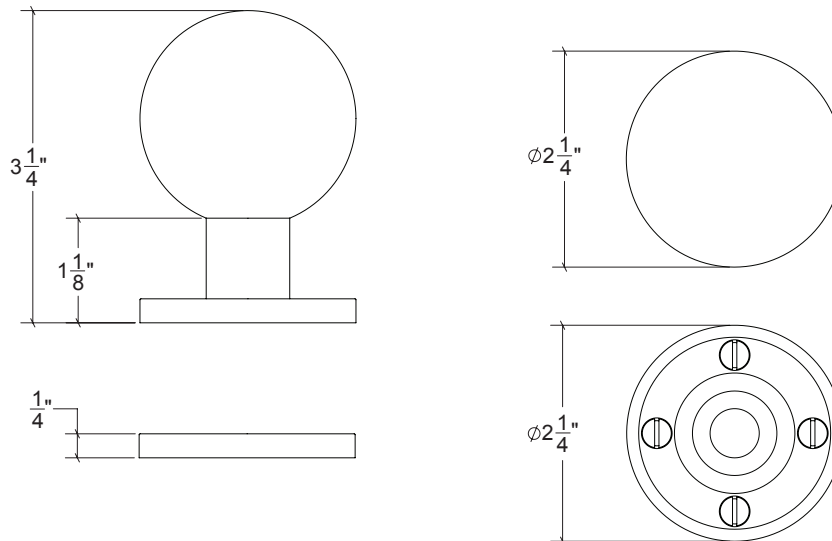

HAMILTON SINKLER

HK025 Metropolitan Door Knob

Finishes:

- Antique Brass (AB)
- Bright Antique Brass (BAB)
- Brushed Nickel (BN)
- Burnished Antique Brass (BRAB)
- Burnished Brass (BRB)
- Burnished Nickel (BRN)
- Dull Black (DB)
- Oil Rubbed Bronze (ORB)
- Pewter (PW)
- Polished Black Nickel (BLN)
- Polished Brass with Lacquer (PB)
- Polished Chrome (PC)
- Polished Nickel (PN)
- Satin Brass (SB)
- Unlacquer Brass (UB)

Base Material: Solid Brass

Knob shown with R025.225 Rosette

- Custom designs, finishes and sizes available upon request
- Available door functions include entry, passage, privacy, single dummy and full dummy. Other functions available upon request
- Escutcheon back plates in customizable sizes maybe be substituted instead of a rosette
- Interior passage and privacy sets are supplied standard with mini-mortise locks unless otherwise requested
- Entry door sets are supplied with full case mortise locks, are fire-rated, and are available in many function types
- Hamilton Sinkler will select all components to create complete sets as per the configuration of the door