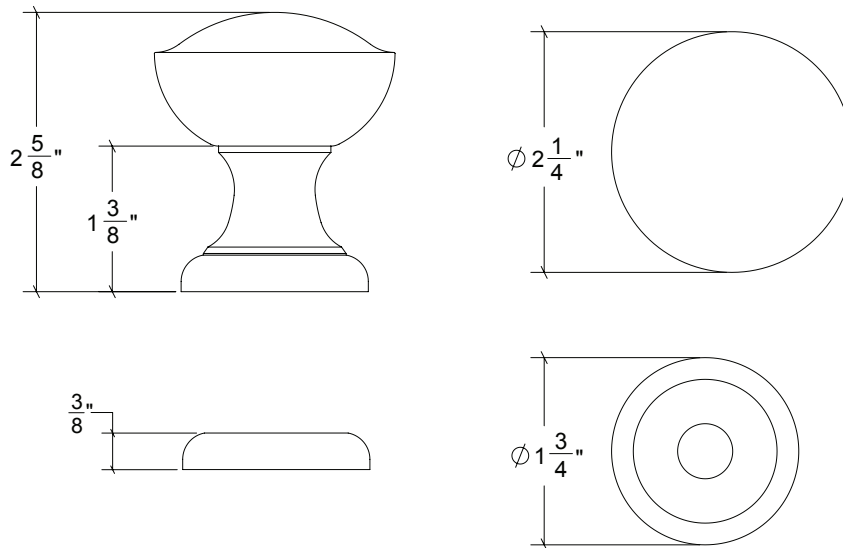

HAMILTON SINKLER

HK021 Metropolitan Door Knob

Finishes:

- Antique Brass (AB)
- Bright Antique Brass (BAB)
- Brushed Nickel (BN)
- Burnished Antique Brass (BRAB)
- Burnished Brass (BRB)
- Burnished Nickel (BRN)
- Dull Black (DB)
- Oil Rubbed Bronze (ORB)
- Pewter (PW)
- Polished Black Nickel (BLN)
- Polished Brass with Lacquer (PB)
- Polished Chrome (PC)
- Polished Nickel (PN)
- Satin Brass (SB)
- Unlacquer Brass (UB)

Base Material: Solid Brass

Knob shown with R021 Rosette

- Custom designs, finishes and sizes available upon request
- Available door functions include entry, passage, privacy, single dummy and full dummy. Other functions available upon request
- Escutcheon back plates in customizable sizes maybe be substituted instead of a rosette
- Interior passage and privacy sets are supplied standard with mini-mortise locks unless otherwise requested
- Entry door sets are supplied with full case mortise locks, are fire-rated, and are available in many function types
- Hamilton Sinkler will select all components to create complete sets as per the configuration of the door