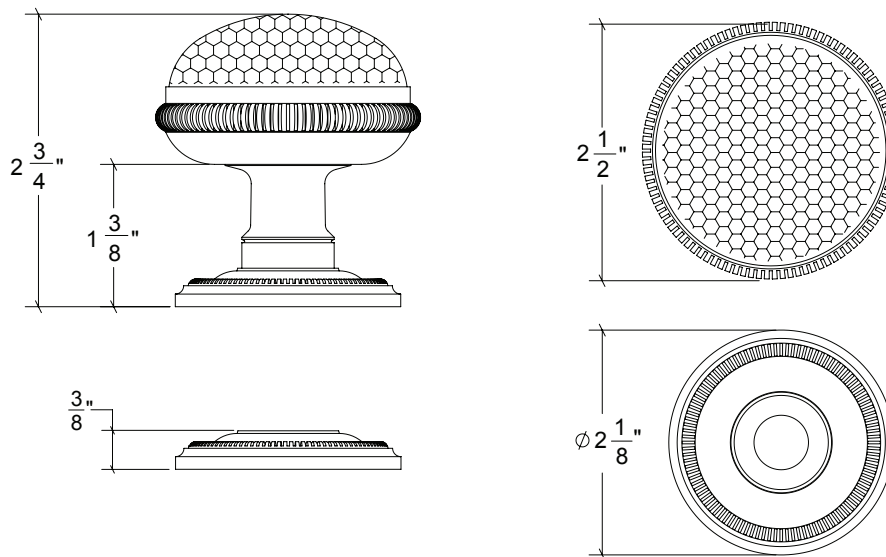

HAMILTON SINKLER

HK019KH Metropolitan Door Knob Knurled & Hammered

Finishes:

- Antique Brass (AB)
- Bright Antique Brass (BAB)
- Brushed Nickel (BN)
- Burnished Antique Brass (BRAB)
- Burnished Brass (BRB)
- Burnished Nickel (BRN)
- Dull Black (DB)
- Oil Rubbed Bronze (ORB)
- Pewter (PW)
- Polished Black Nickel (BLN)
- Polished Brass with Lacquer (PB)
- Polished Chrome (PC)
- Polished Nickel (PN)
- Satin Brass (SB)
- Unlacquer Brass (UB)

Base Material: Solid Brass

Knob shown with R019K Rosette

- Custom designs, finishes and sizes available upon request
- Available door functions include entry, passage, privacy, single dummy and full dummy. Other functions available upon request
- Escutcheon back plates in customizable sizes maybe be substituted instead of a rosette
- Interior passage and privacy sets are supplied standard with mini-mortise locks unless otherwise requested
- Entry door sets are supplied with full case mortise locks, are fire-rated, and are available in many function types
- Hamilton Sinkler will select all components to create complete sets as per the configuration of the door