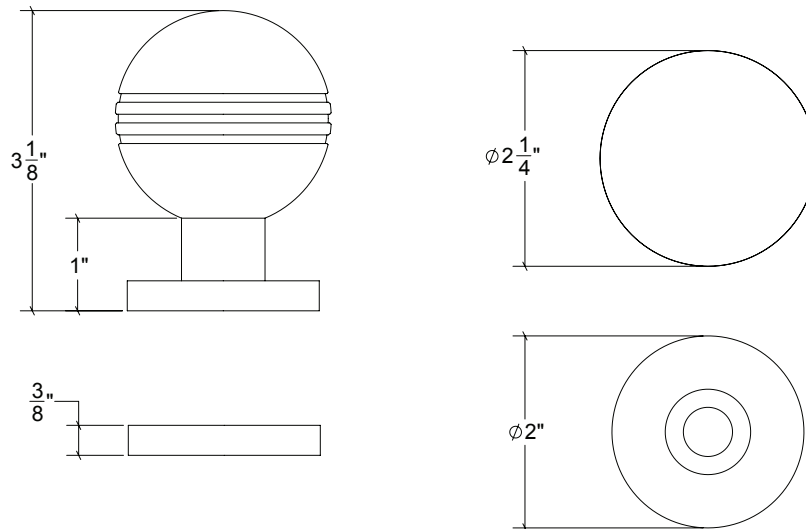

HK014 Metropolitan Door Knob

Finishes:

- Antique Brass (AB)
- Bright Antique Brass (BAB)
- Brushed Nickel (BN)
- Burnished Antique Brass (BRAB)
- Burnished Brass (BRB)
- Burnished Nickel (BRN)
- Dull Black (DB)
- Oil Rubbed Bronze (ORB)
- Pewter (PW)
- Polished Black Nickel (BLN)
- Polished Brass with Lacquer (PB)
- Polished Chrome (PC)
- Polished Nickel (PN)
- Satin Brass (SB)
- Unlacquer Brass (UB)

Base Material: Solid Brass

Knob shown with R078.200 Rosette

- Custom designs, finishes and sizes available upon request
- Available door functions include entry, passage, privacy, single dummy and full dummy. Other functions available upon request
- Escutcheon back plates in customizable sizes maybe be substituted instead of a rosette
- Interior passage and privacy sets are supplied standard with mini-mortise locks unless otherwise requested
- Entry door sets are supplied with full case mortise locks, are fire-rated, and are available in many function types
- Hamilton Sinkler will select all components to create complete sets as per the configuration of the door