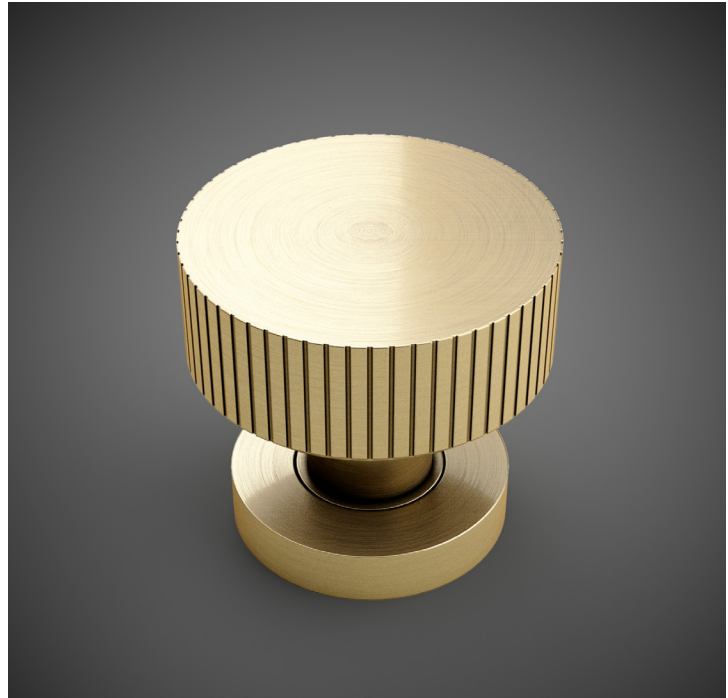

# HAMILTON SINKLER

## HK007 Metropolitan Door Knob

Base Material: Solid Brass

Knob shown with R007 Rosette

- Custom designs, finishes and sizes available upon request
- Available door functions include entry, passage, privacy, single dummy and full dummy. Other functions available upon request
- Escutcheon back plates in customizable sizes maybe be substituted instead of a rosette
- Interior passage and privacy sets are supplied standard with mini-mortise locks unless otherwise requested
- Entry door sets are supplied with full case mortise locks, are fire-rated, and are available in many function types
- Hamilton Sinkler will select all components to create complete sets as per the configuration of the door