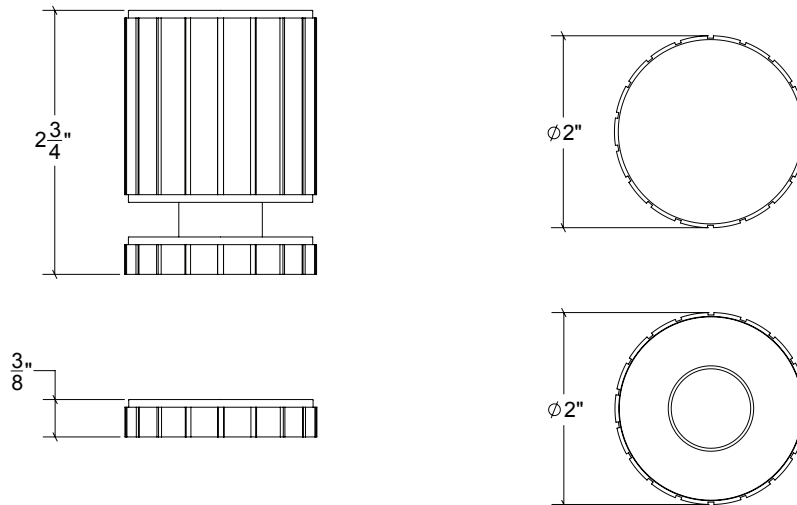

HAMILTON SINKLER

HK006 Metropolitan Door Knob

Finishes:

- Antique Brass (AB)
- Bright Antique Brass (BAB)
- Brushed Nickel (BN)
- Burnished Antique Brass (BRAB)
- Burnished Brass (BRB)
- Burnished Nickel (BRN)
- Dull Black (DB)
- Oil Rubbed Bronze (ORB)
- Pewter (PW)
- Polished Black Nickel (BLN)
- Polished Brass with Lacquer (PB)
- Polished Chrome (PC)
- Polished Nickel (PN)
- Satin Brass (SB)
- Unlacquer Brass (UB)

Base Material: Solid Brass

Knob shown with R009 Rosette

- Custom designs, finishes and sizes available upon request
- Available door functions include entry, passage, privacy, single dummy and full dummy. Other functions available upon request
- Escutcheon back plates in customizable sizes maybe be substituted instead of a rosette
- Interior passage and privacy sets are supplied standard with mini-mortise locks unless otherwise requested
- Entry door sets are supplied with full case mortise locks, are fire-rated, and are available in many function types
- Hamilton Sinkler will select all components to create complete sets as per the configuration of the door