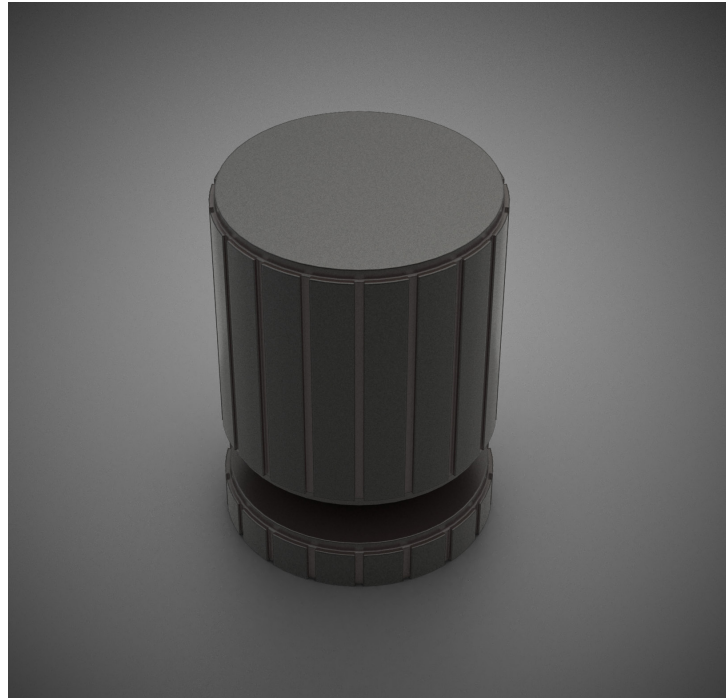

HAMILTON SINKLER

HK006 Metropolitan Door Knob

Finishes:

- Antique Brass (AB)
- Bright Antique Brass (BAB)
- Brushed Nickel (BN)
- Burnished Antique Brass (BRAB)
- Burnished Brass (BRB)
- Burnished Nickel (BRN)
- Dull Black (DB)
- Oil Rubbed Bronze (ORB)
- Pewter (PW)
- Polished Black Nickel (BLN)
- Polished Brass with Lacquer (PB)
- Polished Chrome (PC)
- Polished Nickel (PN)
- Satin Brass (SB)
- Unlacquer Brass (UB)

Base Material: Solid Brass

Knob shown with R009 Rosette

- Custom designs, finishes and sizes available upon request
- Available door functions include entry, passage, privacy, single dummy and full dummy. Other functions available upon request
- Escutcheon back plates in customizable sizes maybe be substituted instead of a rosette
- Interior passage and privacy sets are supplied standard with mini-mortise locks unless otherwise requested
- Entry door sets are supplied with full case mortise locks, are fire-rated, and are available in many function types
- Hamilton Sinkler will select all components to create complete sets as per the configuration of the door