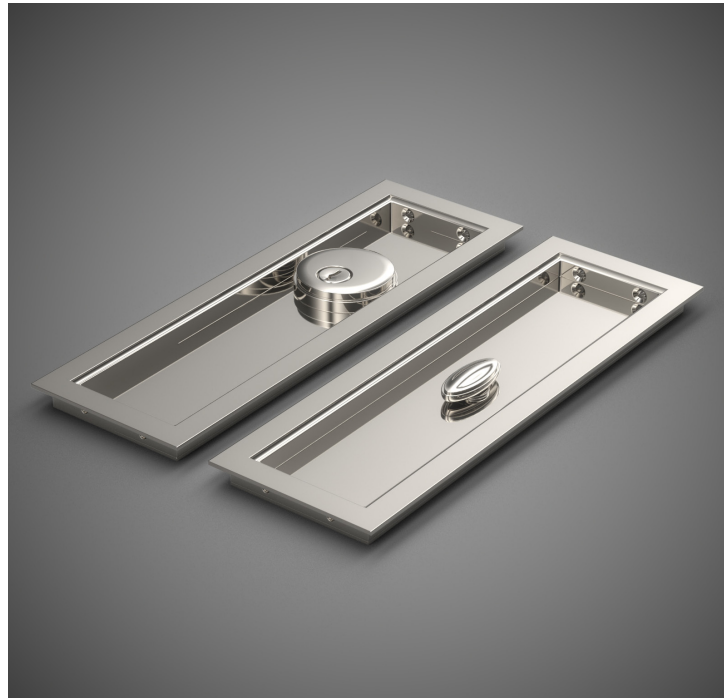

HAMILTON SINKLER

FP308ENT Revival Classic Pocket Door Mortise Keyed Entry Set

Finishes:

- Antique Brass (AB)
- Bright Antique Brass (BAB)
- Brushed Nickel (BN)
- Burnished Antique Brass (BRAB)
- Burnished Brass (BRB)
- Burnished Nickel (BRN)
- Dull Black (DB)
- Oil Rubbed Bronze (ORB)
- Pewter (PW)
- Polished Black Nickel (BLN)
- Polished Brass with Lacquer (PB)
- Polished Chrome (PC)
- Polished Nickel (PN)
- Satin Brass (SB)
- Unlacquer Brass (UB)

Base Material: Solid Brass

HAMILTON SINKLER

FP308ENT Revival Classic Pocket Door Trim Only

Finishes:

- Antique Brass (AB)
- Bright Antique Brass (BAB)
- Brushed Nickel (BN)
- Burnished Antique Brass (BRAB)
- Burnished Brass (BRB)
- Burnished Nickel (BRN)
- Dull Black (DB)
- Oil Rubbed Bronze (ORB)
- Pewter (PW)
- Polished Black Nickel (BLN)
- Polished Brass with Lacquer (PB)
- Polished Chrome (PC)
- Polished Nickel (PN)
- Satin Brass (SB)
- Unlacquer Brass (UB)

Base Material: Solid Brass