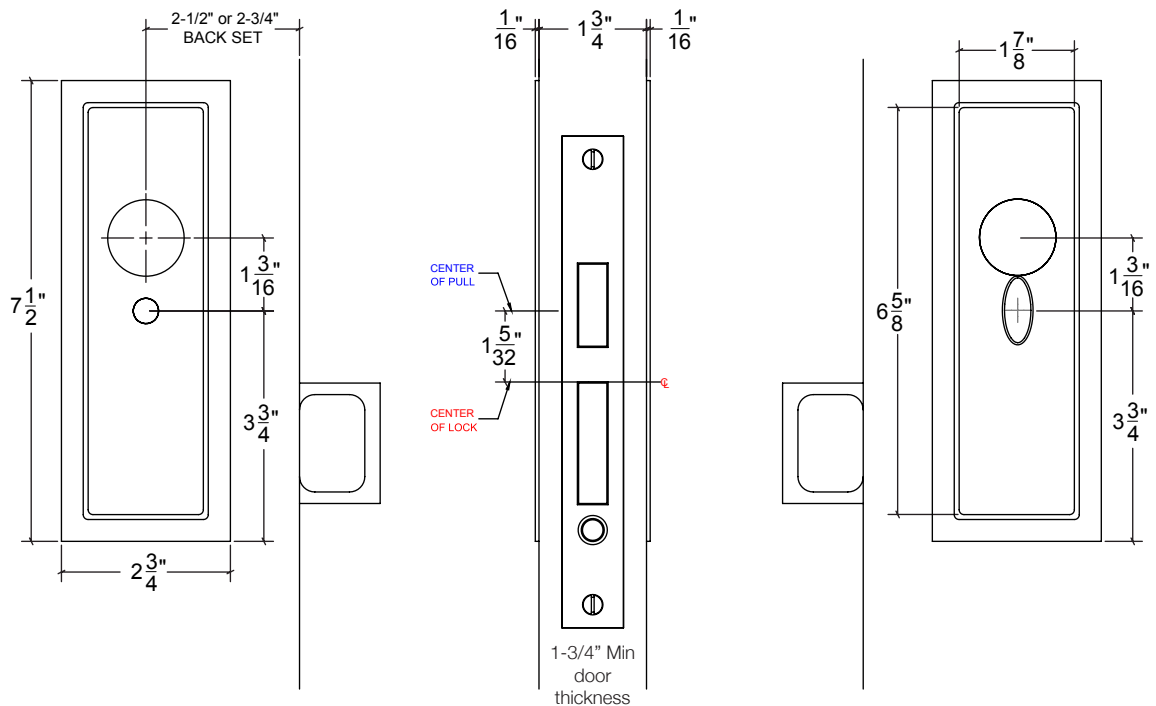

HAMILTON SINKLER

FP308ENT Revival Classic Pocket Door Mortise Keyed Entry Set

Finishes:

- Antique Brass (AB)
- Bright Antique Brass (BAB)
- Brushed Nickel (BN)
- Burnished Antique Brass (BRAB)
- Burnished Brass (BRB)
- Burnished Nickel (BRN)
- Dull Black (DB)
- Oil Rubbed Bronze (ORB)
- Pewter (PW)
- Polished Black Nickel (BLN)
- Polished Brass with Lacquer (PB)
- Polished Chrome (PC)
- Polished Nickel (PN)
- Satin Brass (SB)
- Unlacquer Brass (UB)

Base Material: Solid Brass