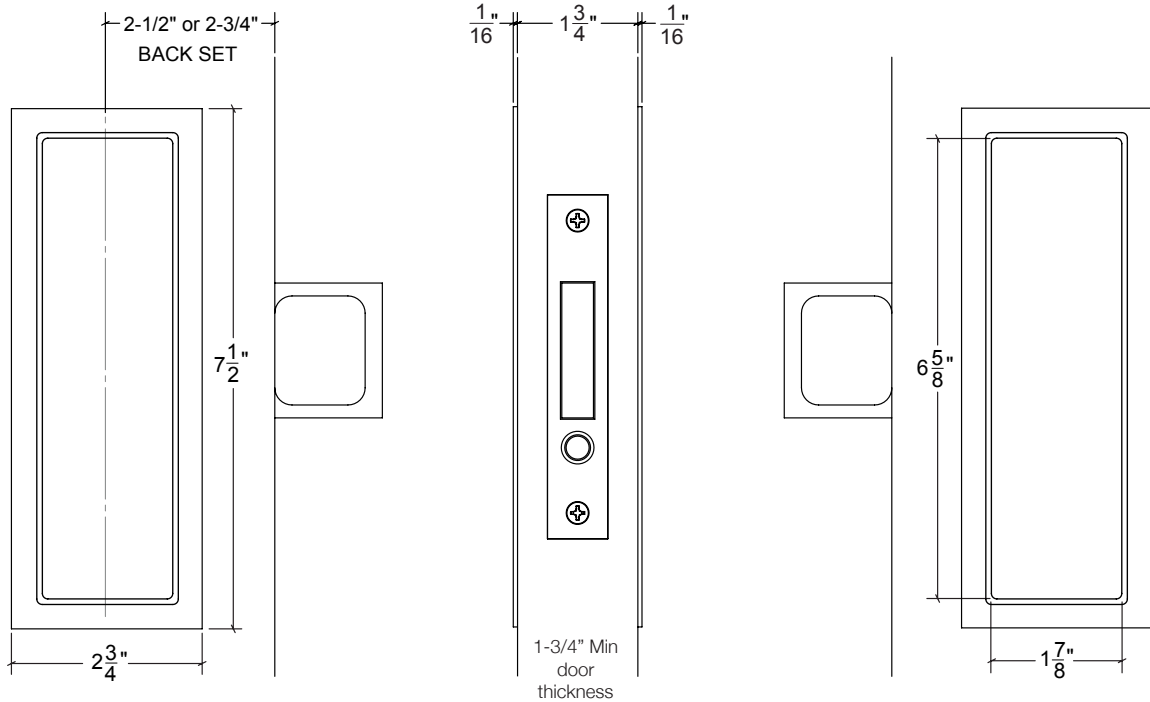

Base Material: Solid Brass

FP208 Revival Modern Pocket Door Single Trim Only

Finishes:

- Antique Brass (AB)
- Bright Antique Brass (BAB)
- Brushed Nickel (BN)
- Burnished Antique Brass (BRAB)
- Burnished Brass (BRB)
- Burnished Nickel (BRN)
- Dull Black (DB)
- Oil Rubbed Bronze (ORB)
- Pewter (PW)
- Polished Black Nickel (BLN)
- Polished Brass with Lacquer (PB)
- Polished Chrome (PC)
- Polished Nickel (PN)
- Satin Brass (SB)
- Unlacquer Brass (UB)

Base Material: Solid Brass