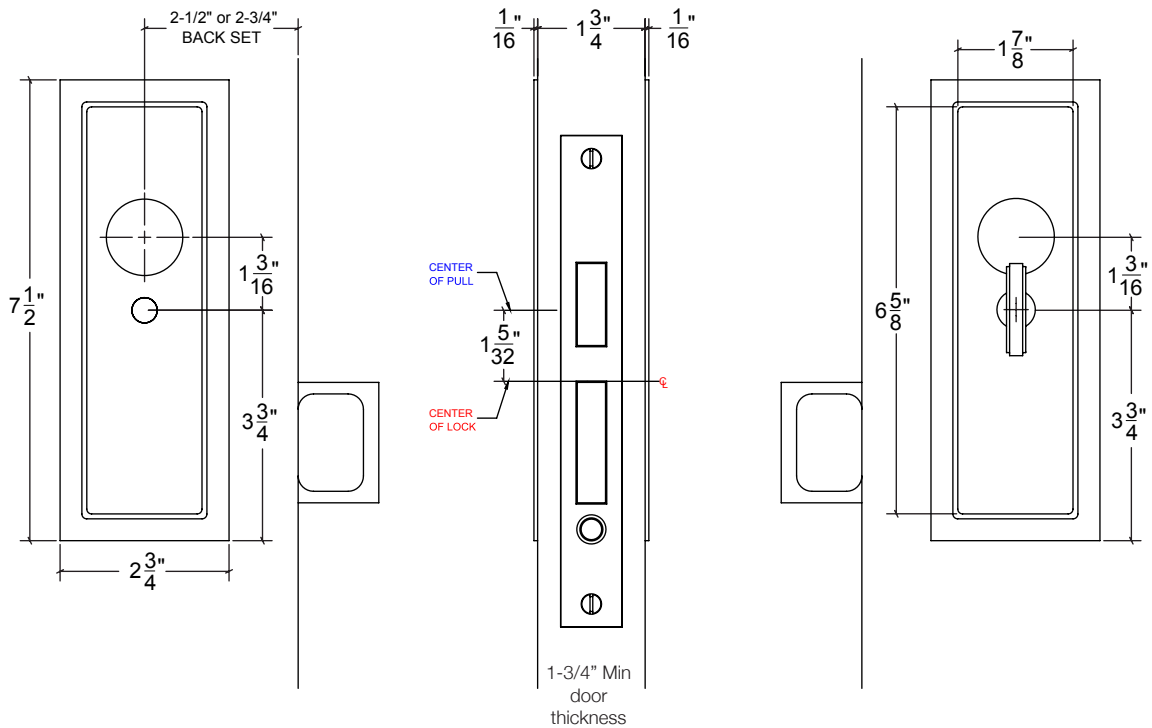

HAMILTON SINKLER

FP208ENT Revival Modern Pocket Door Mortise Keyed Entry Set

Finishes:

- Antique Brass (AB)
- Bright Antique Brass (BAB)
- Brushed Nickel (BN)
- Burnished Antique Brass (BRAB)
- Burnished Brass (BRB)
- Burnished Nickel (BRN)
- Dull Black (DB)
- Oil Rubbed Bronze (ORB)
- Pewter (PW)
- Polished Black Nickel (BLN)
- Polished Brass with Lacquer (PB)
- Polished Chrome (PC)
- Polished Nickel (PN)
- Satin Brass (SB)
- Unlacquer Brass (UB)

Base Material: Solid Brass