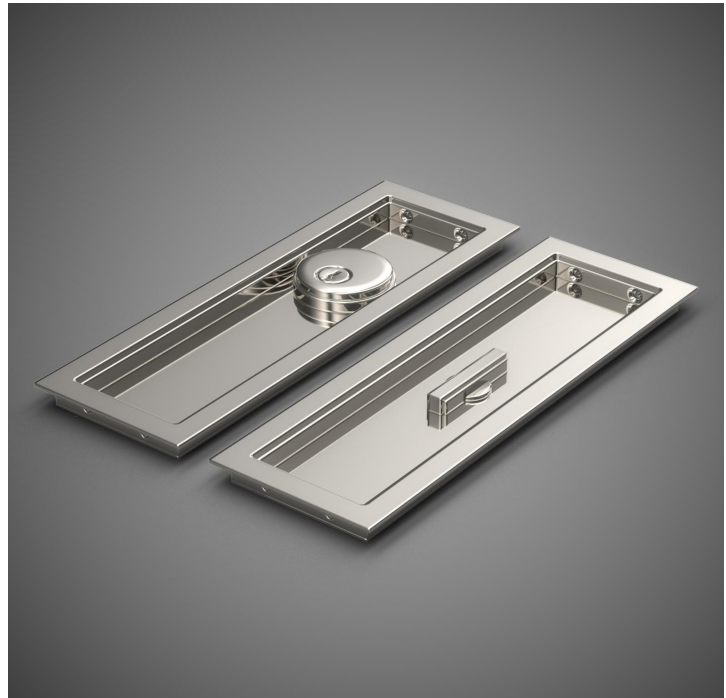

## FP208ENT Revival Modern Pocket Door Mortise Keyed Entry Set

Base Material: Solid Brass