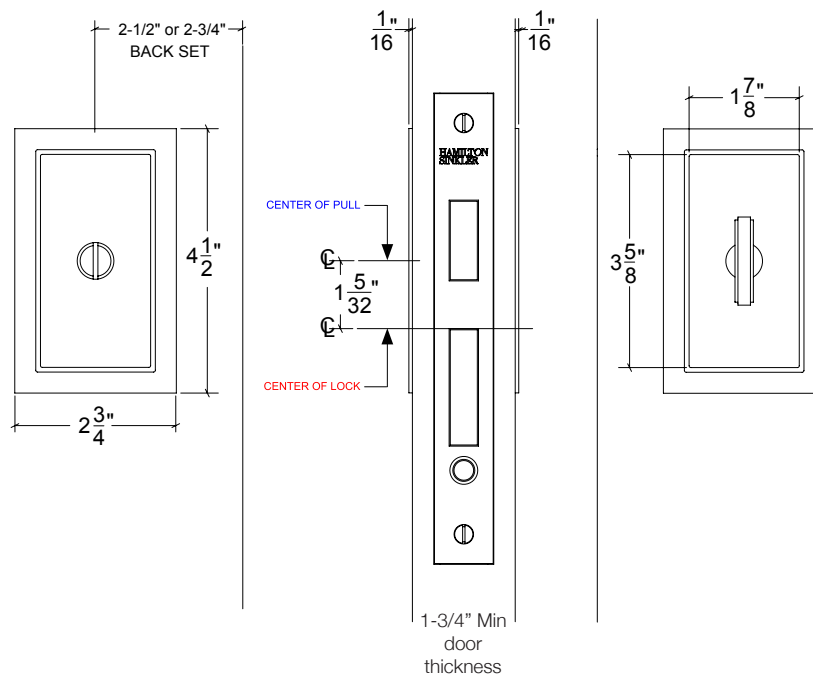

Base Material: Solid Brass

HAMILTON SINKLER

FP207 Revival Modern Pocket Door Trim Only

Finishes:

- Antique Brass (AB)
- Bright Antique Brass (BAB)
- Brushed Nickel (BN)
- Burnished Antique Brass (BRAB)
- Burnished Brass (BRB)
- Burnished Nickel (BRN)
- Dull Black (DB)
- Oil Rubbed Bronze (ORB)
- Pewter (PW)
- Polished Black Nickel (BLN)
- Polished Brass with Lacquer (PB)
- Polished Chrome (PC)
- Polished Nickel (PN)
- Satin Brass (SB)
- Unlacquer Brass (UB)