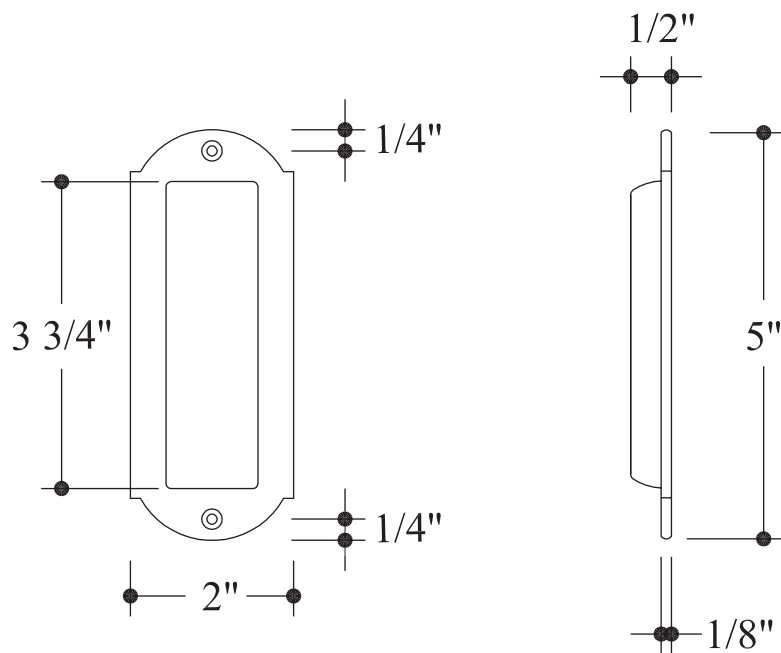

HAMILTON SINKLER

FDP311 Heritage Pocket Door Single Trim Only

Standard Finish:

- Bronze Patina
- Brushed Nickel

Base Material:

Solid Bronze or Solid Brass

· 1" Slotted wood screws are included