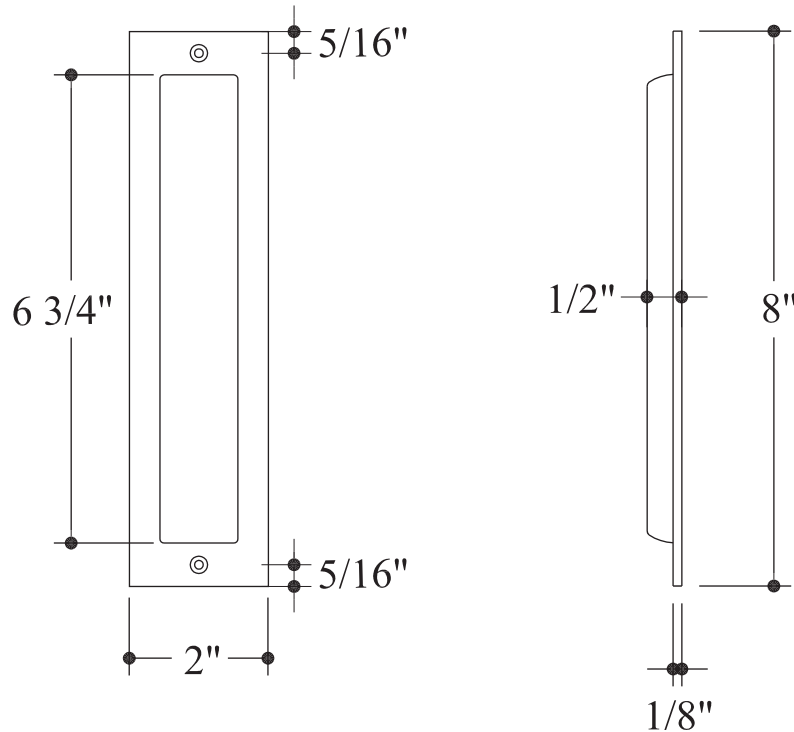

## FDP302 Heritage Pocket Door Single Trim Only

Standard Finish:

- Bronze Patina
- Brushed Nickel

Base Material:

Solid Bronze or Solid Brass

· 1" Slotted wood screws are included