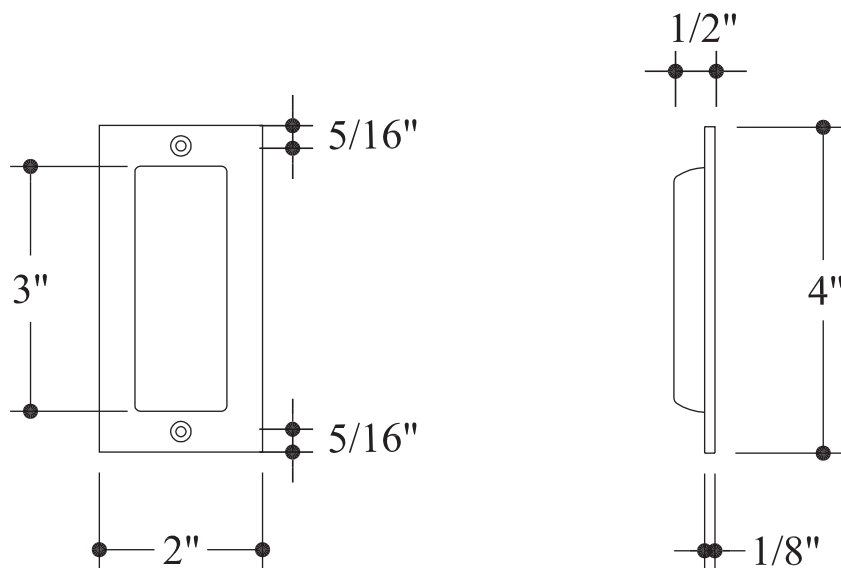

HAMILTON SINKLER

FDP301 Heritage Pocket Door Single Trim Only

Standard Finish:

- Bronze Patina
- Brushed Nickel

Base Material:

Solid Bronze or Solid Brass

· 1" Slotted wood screws are included