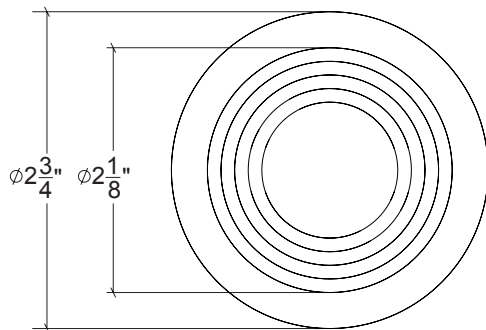

HAMILTON SINKLER

FDP121 Metropolitan Pocket Door Single Trim Only

Finishes:

- Antique Brass (AB)
- Bright Antique Brass (BAB)
- Brushed Nickel (BN)
- Burnished Antique Brass (BRAB)
- Burnished Brass (BRB)
- Burnished Nickel (BRN)
- Dull Black (DB)
- Oil Rubbed Bronze (ORB)
- Pewter (PW)
- Polished Black Nickel (BLN)
- Polished Brass with Lacquer (PB)
- Polished Chrome (PC)
- Polished Nickel (PN)
- Satin Brass (SB)
- Unlacquer Brass (UB)

Base Material: Solid Brass

- Available door functions include entry (on certain size pulls), passage, privacy, and trim-only
- Flush pull sizes can be customized
- Hamilton Sinkler will select all components to create complete sets as per the configuration of the door
- Minimum door thickness for Hamilton Sinkler pocket door hardware is 1-3/4"

Tel: 212-760-3377
Fax: 212-760-3362

orders@hamiltonsinkler.com
www.hamiltonsinkler.com