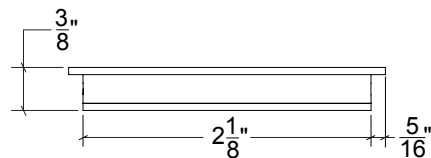

HAMILTON SINKLER

FDP121 Metropolitan Pocket Door Single Trim Only

Finishes:

- Antique Brass (AB)
- Bright Antique Brass (BAB)
- Brushed Nickel (BN)
- Burnished Antique Brass (BRAB)
- Burnished Brass (BRB)
- Burnished Nickel (BRN)
- Dull Black (DB)
- Oil Rubbed Bronze (ORB)
- Pewter (PW)
- Polished Black Nickel (BLN)
- Polished Brass with Lacquer (PB)
- Polished Chrome (PC)
- Polished Nickel (PN)
- Satin Brass (SB)
- Unlacquer Brass (UB)

Base Material: Solid Brass

- Available door functions include entry (on certain size pulls), passage, privacy, and trim-only
- Flush pull sizes can be customized
- Hamilton Sinkler will select all components to create complete sets as per the configuration of the door
- Minimum door thickness for Hamilton Sinkler pocket door hardware is 1-3/4"

Tel: 212-760-3377
Fax: 212-760-3362

orders@hamiltonsinkler.com
www.hamiltonsinkler.com