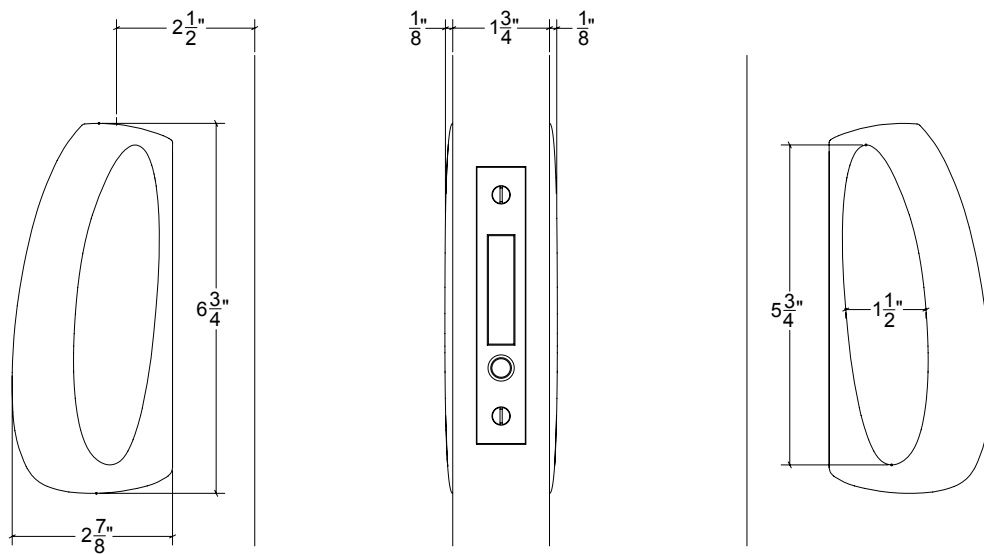

HAMILTON SINKLER

FDP117 PAM Metropolitan Pocket Door Mortise Passage Set

Finishes:

– Natural Brass

Other finishes available upon request

Base Material: Solid Brass

HAMILTON SINKLER

FDP117 PAM Metropolitan Pocket Door Single Trim Only

Finishes:

– Natural Brass

Other finishes available upon request

Base Material: Solid Brass

- Available door functions include entry (on certain size pulls), passage, privacy, and trim-only
- Flush pull sizes can be customized
- Hamilton Sinkler will select all components to create complete sets as per the configuration of the door
- Minimum door thickness for Hamilton Sinkler pocket door hardware is 1-3/4"