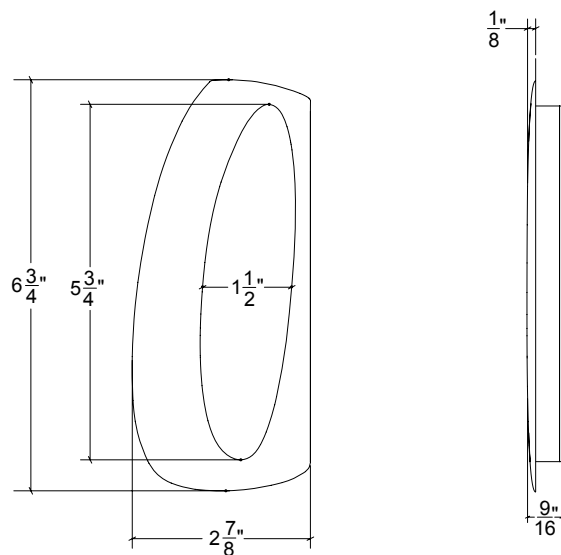

HAMILTON SINKLER

FDP117 PAM Metropolitan Pocket Door Mortise Passage Set

Finishes:

– Natural Brass

Other finishes available upon request

Base Material: Solid Brass

HAMILTON SINKLER

FDP117 PAM Metropolitan Pocket Door Single Trim Only

Finishes:

– Natural Brass

Other finishes available upon request

Base Material: Solid Brass

- Available door functions include entry (on certain size pulls), passage, privacy, and trim-only
- Flush pull sizes can be customized
- Hamilton Sinkler will select all components to create complete sets as per the configuration of the door
- Minimum door thickness for Hamilton Sinkler pocket door hardware is 1-3/4"