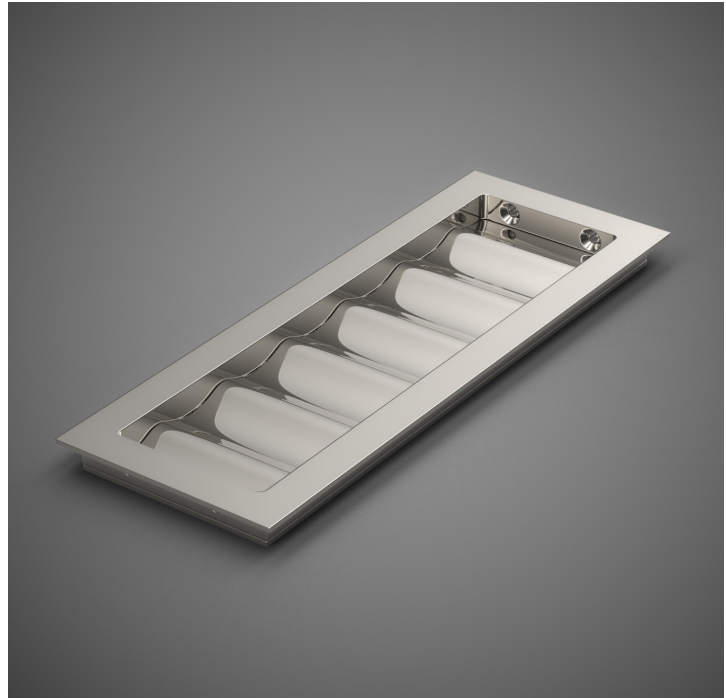

# HAMILTON SINKLER

---

## FDP063 PAM Metropolitan Pocket Door Single Trim Only

Base Material: Solid Brass

- Available door functions include entry (on certain size pulls), passage, privacy, and trim-only
- Flush pull sizes can be customized
- Hamilton Sinkler will select all components to create complete sets as per the configuration of the door
- Minimum door thickness for Hamilton Sinkler pocket door hardware is 1-3/4"