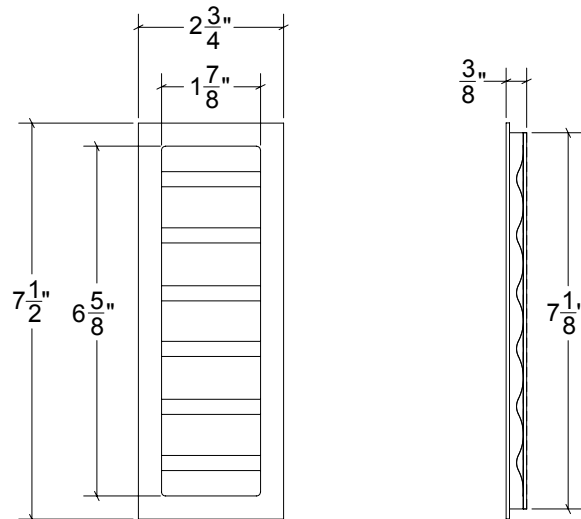

Base Material: Solid Brass

- Available door functions include entry (on certain size pulls), passage, privacy, and trim-only
- Flush pull sizes can be customized
- Hamilton Sinkler will select all components to create complete sets as per the configuration of the door
- Minimum door thickness for Hamilton Sinkler pocket door hardware is 1-3/4"