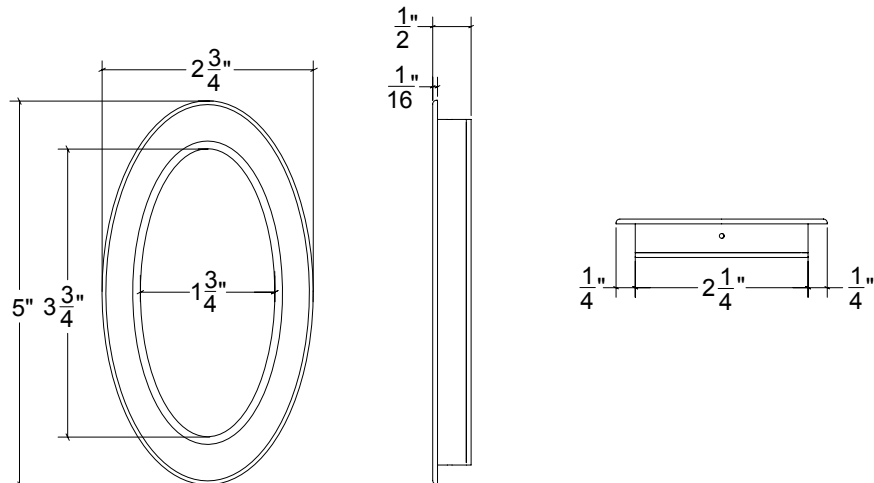

HAMILTON SINKLER

FDP057 Metropolitan Pocket Door Single Trim Only

Finishes:

- Antique Brass (AB)
- Bright Antique Brass (BAB)
- Brushed Nickel (BN)
- Burnished Antique Brass (BRAB)
- Burnished Brass (BRB)
- Burnished Nickel (BRN)
- Dull Black (DB)
- Oil Rubbed Bronze (ORB)
- Pewter (PW)
- Polished Black Nickel (BLN)
- Polished Brass with Lacquer (PB)
- Polished Chrome (PC)
- Polished Nickel (PN)
- Satin Brass (SB)
- Unlacquer Brass (UB)

Base Material: Solid Brass

- Available door functions include entry (on certain size pulls), passage, privacy, and trim-only
- Flush pull sizes can be customized
- Hamilton Sinkler will select all components to create complete sets as per the configuration of the door
- Minimum door thickness for Hamilton Sinkler pocket door hardware is $1\frac{3}{4}$ "