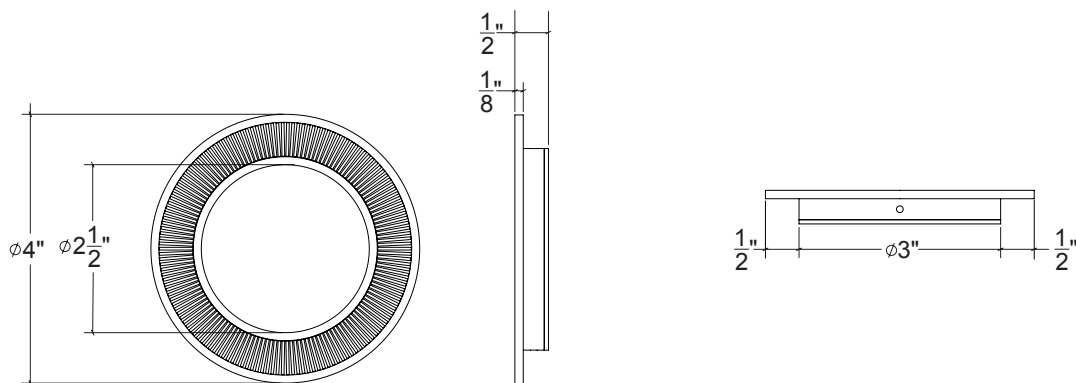

Base Material: Solid Brass

- Available door functions include entry (on certain size pulls), passage, privacy, and trim-only
- Flush pull sizes can be customized
- Hamilton Sinkler will select all components to create complete sets as per the configuration of the door
- Minimum door thickness for Hamilton Sinkler pocket door hardware is 1-3/4"