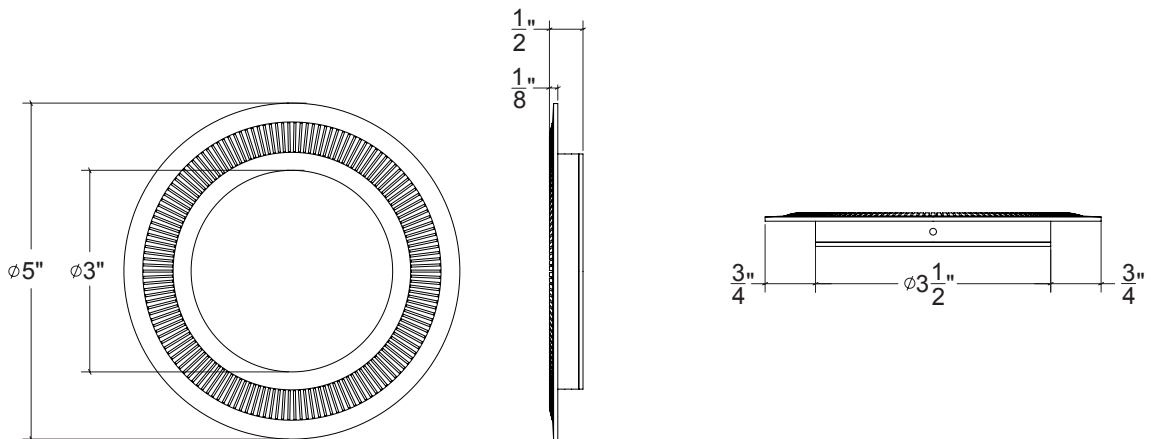

## FDP050K Metropolitan Pocket Door Knurled-Single Trim Only

Base Material: Solid Brass

- Available door functions include entry (on certain size pulls), passage, privacy, and trim-only
- Flush pull sizes can be customized
- Hamilton Sinkler will select all components to create complete sets as per the configuration of the door
- Minimum door thickness for Hamilton Sinkler pocket door hardware is 1-3/4"