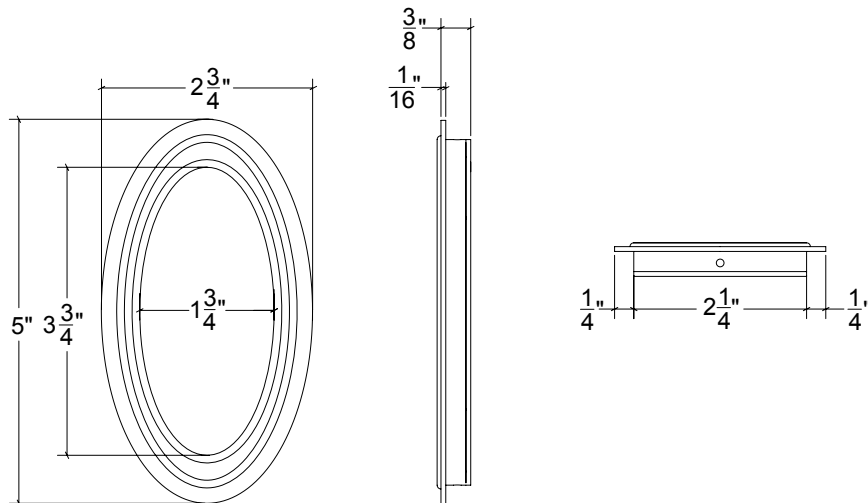

## FDP049 Metropolitan Pocket Door Single Trim Only

Base Material: Solid Brass

- Available door functions include entry (on certain size pulls), passage, privacy, and trim-only
- Flush pull sizes can be customized
- Hamilton Sinkler will select all components to create complete sets as per the configuration of the door
- Minimum door thickness for Hamilton Sinkler pocket door hardware is 1-3/4"