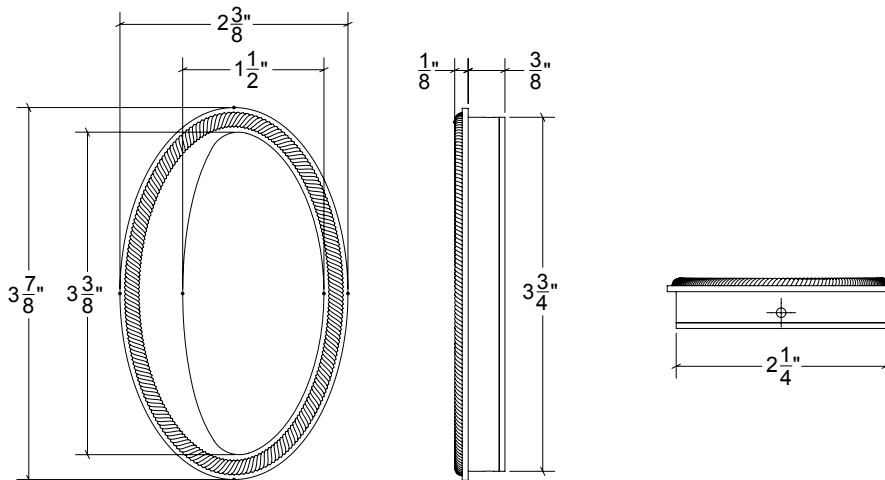

## FDP014R Metropolitan Pocket Door Roped Trim Only

Base Material: Solid Brass

- Available door functions include entry (on certain size pulls), passage, privacy, and trim-only
- Flush pull sizes can be customized
- Hamilton Sinkler will select all components to create complete sets as per the configuration of the door
- Minimum door thickness for Hamilton Sinkler pocket door hardware is 1-3/4"