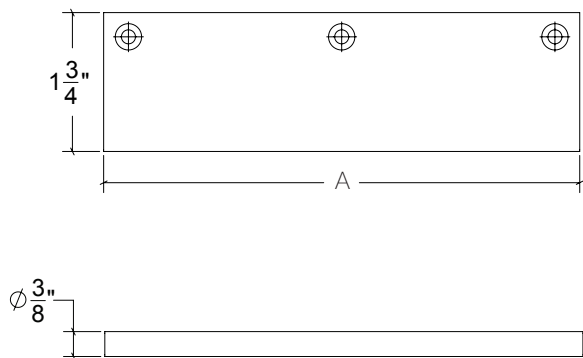

HAMILTON SINKLER

EP003 1-3/4" Edge Pull Round Grip

Finishes:

- Antique Brass (AB)
- Bright Antique Brass (BAB)
- Brushed Nickel (BN)
- Burnished Antique Brass (BRAB)
- Burnished Brass (BRB)
- Burnished Nickel (BRN)
- Dull Black (DB)
- Oil Rubbed Bronze (ORB)
- Pewter (PW)
- Polished Black Nickel (BLN)
- Polished Brass with Lacquer (PB)
- Polished Chrome (PC)
- Polished Nickel (PN)
- Satin Brass (SB)
- Unlacquer Brass (UB)

Base Material: Solid Brass

A | 2" | 4" | 6" | 8" | 10"

· Furnished with #8 x 3/4" Flat-Head slotted wood screws

Tel: 212-760-3377
Fax: 212-760-3362

orders@hamiltonsinkler.com
www.hamiltonsinkler.com