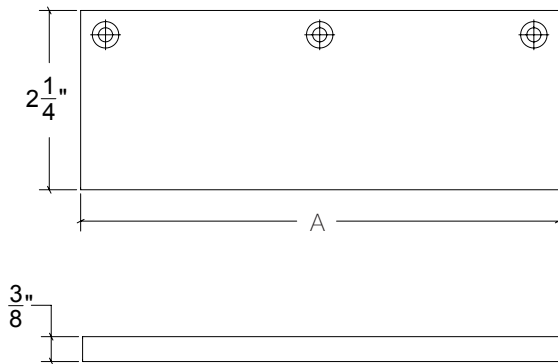

HAMILTON SINKLER

EP002 2" Edge Pull Square Grip

Finishes:

- Antique Brass (AB)
- Bright Antique Brass (BAB)
- Brushed Nickel (BN)
- Burnished Antique Brass (BRAB)
- Burnished Brass (BRB)
- Burnished Nickel (BRN)
- Dull Black (DB)
- Oil Rubbed Bronze (ORB)
- Pewter (PW)
- Polished Black Nickel (BLN)
- Polished Brass with Lacquer (PB)
- Polished Chrome (PC)
- Polished Nickel (PN)
- Satin Brass (SB)
- Unlacquer Brass (UB)

Base Material: Solid Brass

A | 2" | 4" | 6" | 8" | 10"

· Furnished with #8 x 3/4" Flat-Head slotted wood screws

Tel: 212-760-3377
Fax: 212-760-3362

orders@hamiltonsinkler.com
www.hamiltonsinkler.com