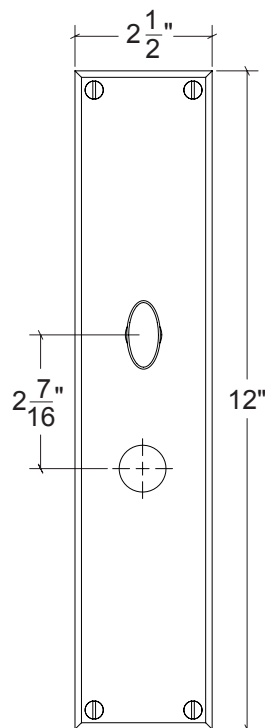

## EN301BM Revival Classic 2 1/2" X 12" Escutcheon Plate

Base Material: Solid Brass

Shown with HK003 Knob

Plate Detail