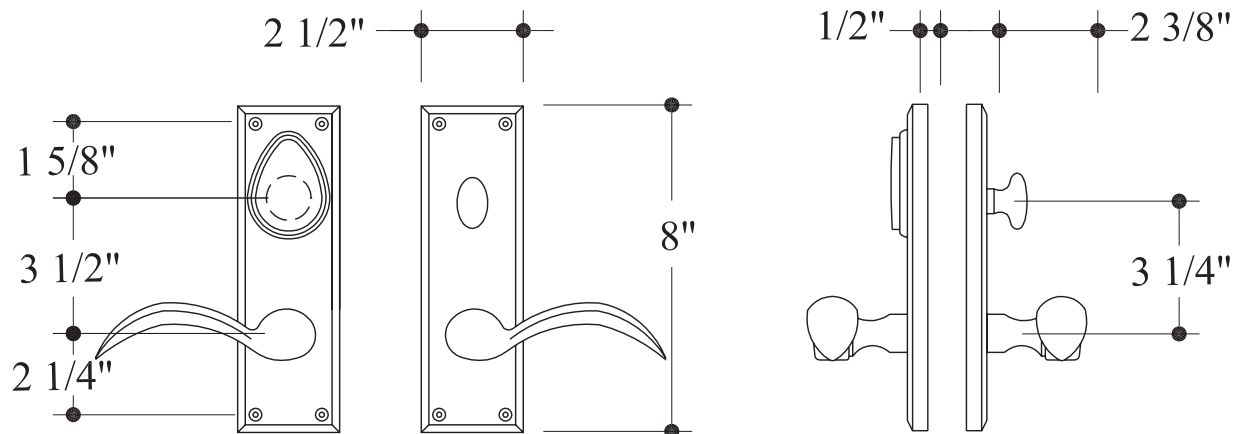

HAMILTON SINKLER

EN02AC Heritage Tubular Entry Set

Standard Finish:
— Bronze Patina

Base Material:
Solid Bronze

Shown with Cleveland H12 Lever

Tubular and Mortise Entry Sets

- Please always provide door thickness, backset and door handing
- Sets are compatible with any lever or knob
- All trims fit up to a 2-1/8" bore. Specify extended strike