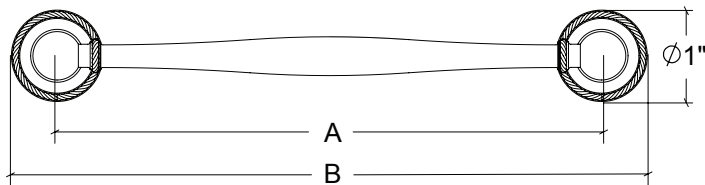

HAMILTON SINKLER

DP116R Drawer Pull Roped

Finishes:

- Antique Brass (AB)
- Bright Antique Brass (BAB)
- Brushed Nickel (BN)
- Burnished Antique Brass (BRAB)
- Burnished Brass (BRB)
- Burnished Nickel (BRN)
- Dull Black (DB)
- Oil Rubbed Bronze (ORB)
- Pewter (PW)
- Polished Black Nickel (BLN)
- Polished Brass with Lacquer (PB)
- Polished Chrome (PC)
- Polished Nickel (PN)
- Satin Brass (SB)
- Unlacquer Brass (UB)

Base Material: Solid Brass

CC	A	4"	6"
Overall	B	5"	7"

- Custom lengths and projections are available upon request
- Screw size: #8-32 x 1-1/4" Pan-Head