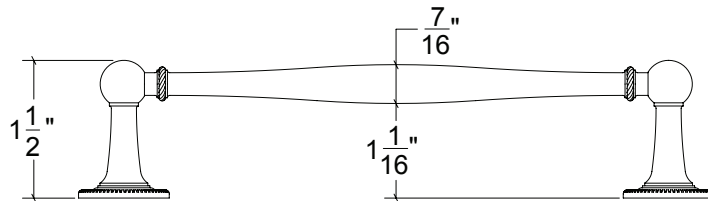

HAMILTON SINKLER

DP116R Drawer Pull Roped

Finishes:

- Antique Brass (AB)
- Bright Antique Brass (BAB)
- Brushed Nickel (BN)
- Burnished Antique Brass (BRAB)
- Burnished Brass (BRB)
- Burnished Nickel (BRN)
- Dull Black (DB)
- Oil Rubbed Bronze (ORB)
- Pewter (PW)
- Polished Black Nickel (BLN)
- Polished Brass with Lacquer (PB)
- Polished Chrome (PC)
- Polished Nickel (PN)
- Satin Brass (SB)
- Unlacquer Brass (UB)

Base Material: Solid Brass

CC	A	4"	6"
Overall	B	5"	7"

- Custom lengths and projections are available upon request
- Screw size: #8-32 x 1-1/4" Pan-Head