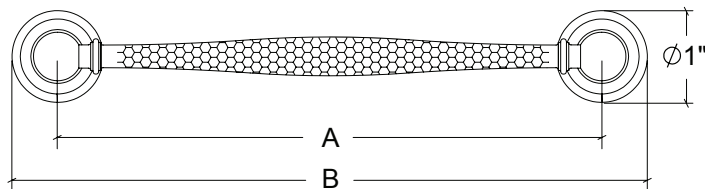

HAMILTON SINKLER

DP116H Drawer Pull Hammered

Finishes:

- Antique Brass (AB)
- Bright Antique Brass (BAB)
- Brushed Nickel (BN)
- Burnished Antique Brass (BRAB)
- Burnished Brass (BRB)
- Burnished Nickel (BRN)
- Dull Black (DB)
- Oil Rubbed Bronze (ORB)
- Pewter (PW)
- Polished Black Nickel (BLN)
- Polished Brass with Lacquer (PB)
- Polished Chrome (PC)
- Polished Nickel (PN)
- Satin Brass (SB)
- Unlacquer Brass (UB)

Base Material: Solid Brass

CC	A	4"	6"
Overall	B	5"	7"

- Custom lengths and projections are available upon request
- Screw size: #8-32 x 1-1/4" Pan-Head

Tel: 212-760-3377
Fax: 212-760-3362

orders@hamiltonsinkler.com
www.hamiltonsinkler.com