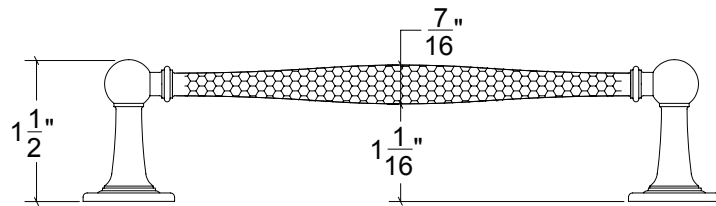

HAMILTON SINKLER

DP116H Drawer Pull Hammered

Finishes:

- Antique Brass (AB)
- Bright Antique Brass (BAB)
- Brushed Nickel (BN)
- Burnished Antique Brass (BRAB)
- Burnished Brass (BRB)
- Burnished Nickel (BRN)
- Dull Black (DB)
- Oil Rubbed Bronze (ORB)
- Pewter (PW)
- Polished Black Nickel (BLN)
- Polished Brass with Lacquer (PB)
- Polished Chrome (PC)
- Polished Nickel (PN)
- Satin Brass (SB)
- Unlacquer Brass (UB)

Base Material: Solid Brass

CC	A	4"	6"
Overall	B	5"	7"

- Custom lengths and projections are available upon request
- Screw size: #8-32 x 1-1/4" Pan-Head

Tel: 212-760-3377
Fax: 212-760-3362

orders@hamiltonsinkler.com
www.hamiltonsinkler.com