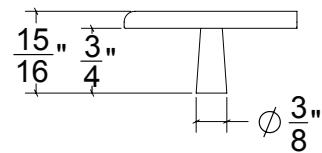

Base Material: Solid Brass

- Custom lengths and projections are available upon request
- Screw size: #8-32 x 1-1/4" Pan-Head