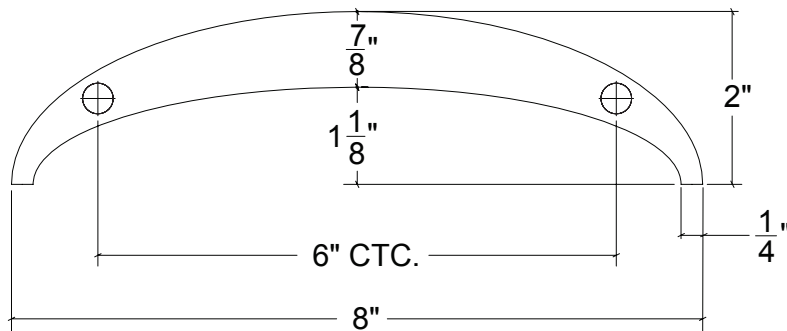

Base Material: Solid Brass

- Custom lengths and projections are available upon request
- Screw size: #8-32 x 1-1/4" Pan-Head